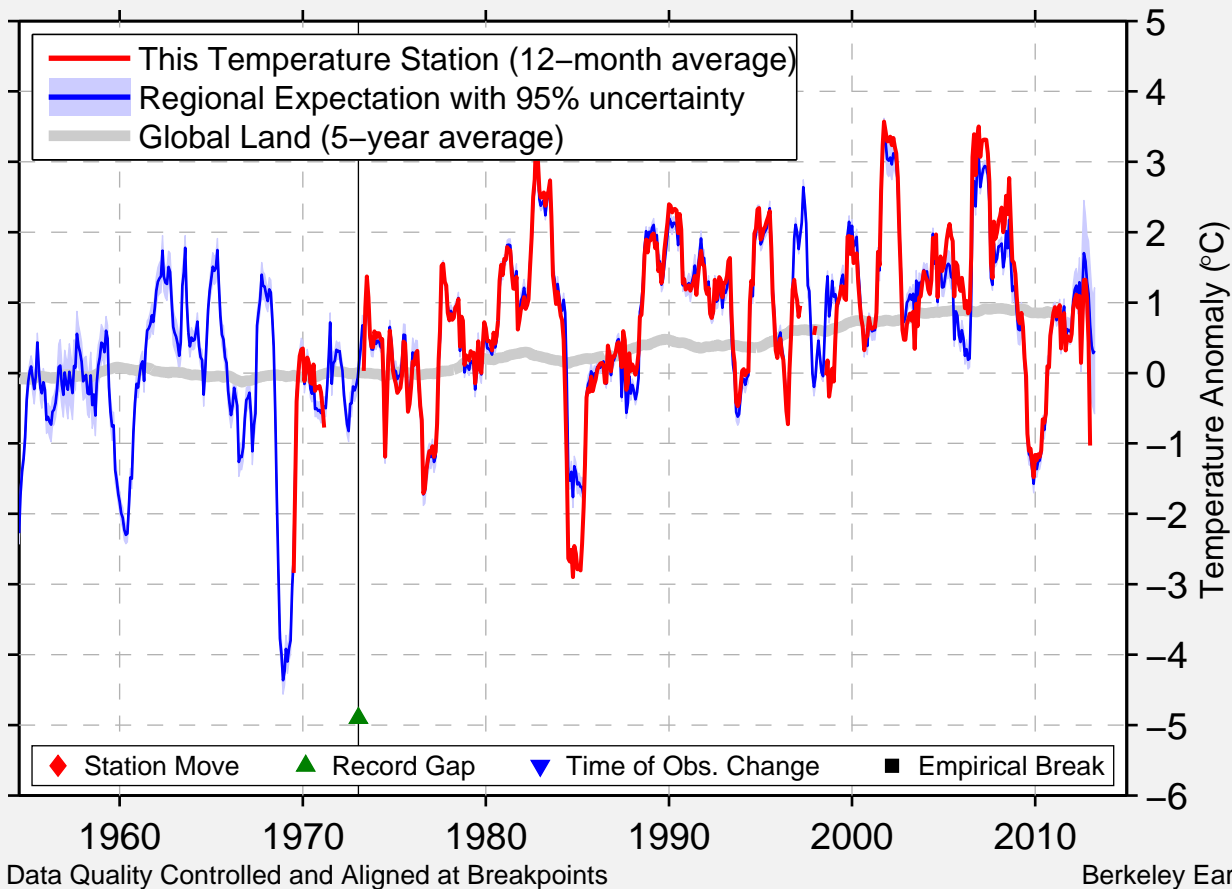

BAEVO

53.272 N, 80.772 E (Russia)

Data Quality Controlled and Aligned at Breakpoints

Berkeley Earth