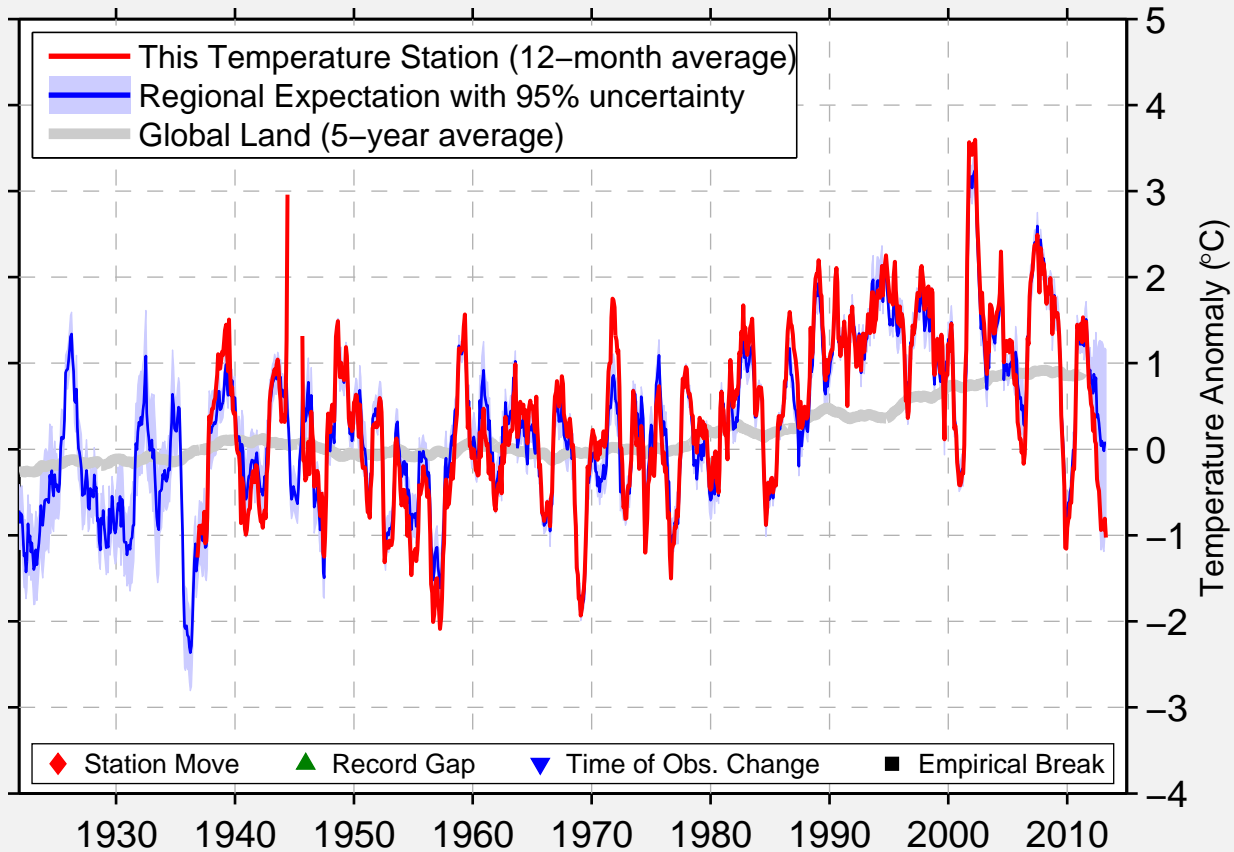

# SOSNOVO-OZERSKOE

52.535 N, 111.554 E (Russia)

Data Quality Controlled and Aligned at Breakpoints

Berkeley Earth