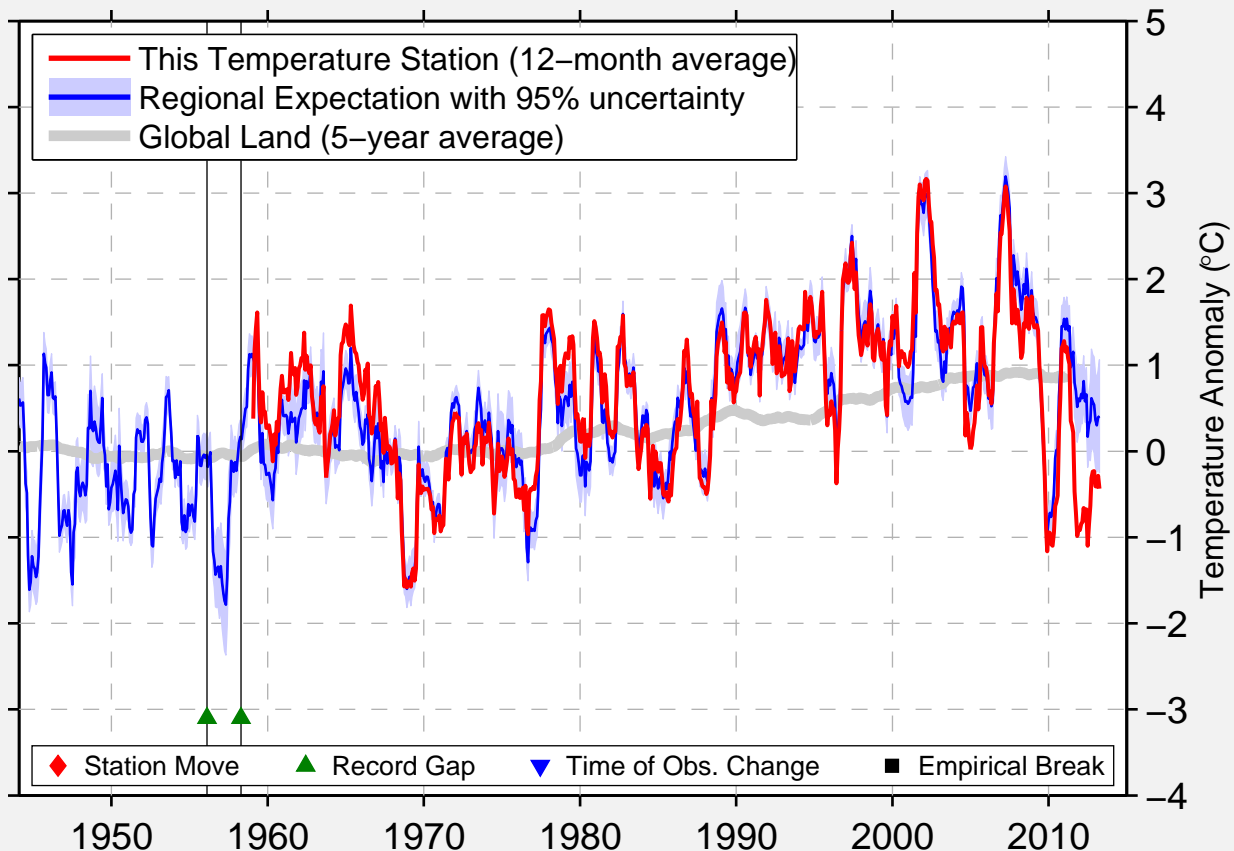

ORLIK (MTN STN)

52.501 N, 99.817 E (Russia)

Data Quality Controlled and Aligned at Breakpoints

Berkeley Earth