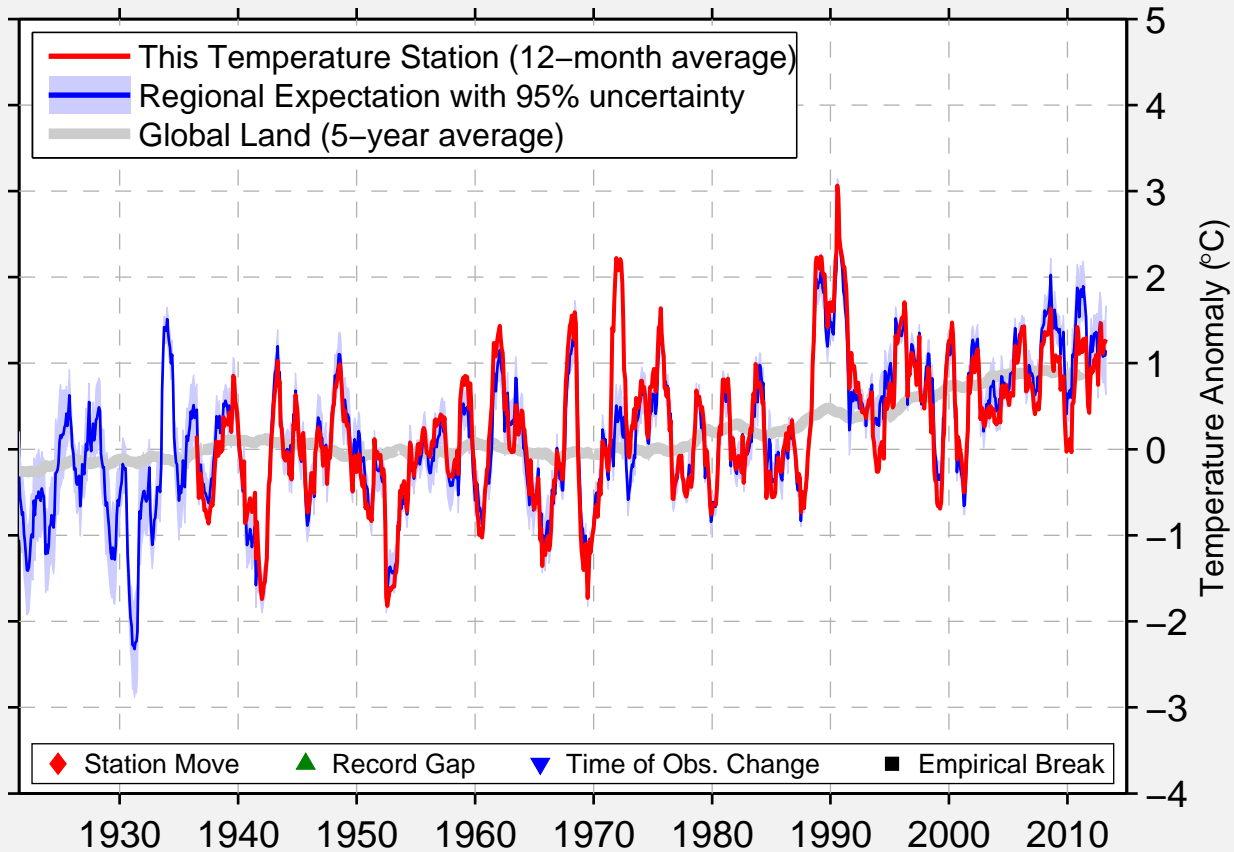

POGIBI

52.200 N, 141.542 E (Russia)

Data Quality Controlled and Aligned at Breakpoints

Berkeley Earth