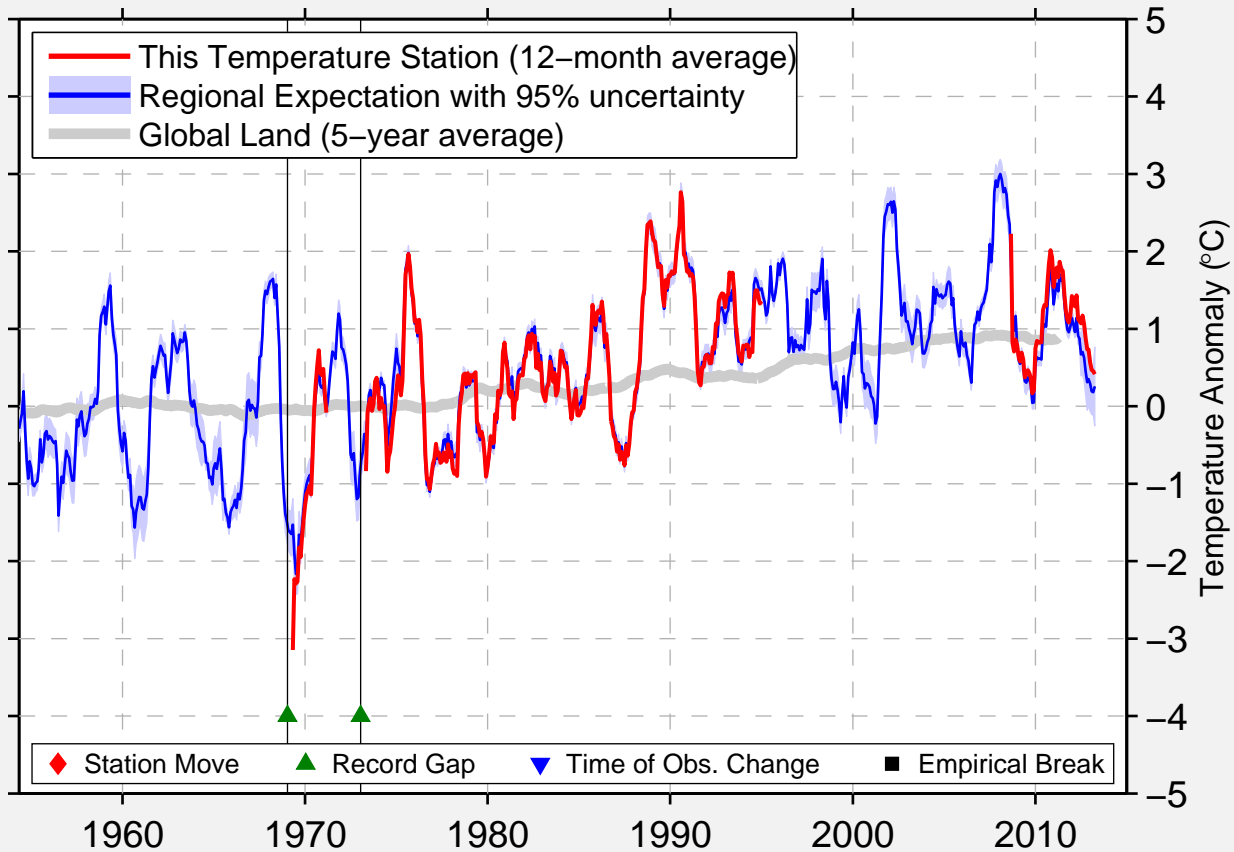

BELOGORSK FORMER

50.917 N, 128.467 E (Russia)

Data Quality Controlled and Aligned at Breakpoints

Berkeley Earth