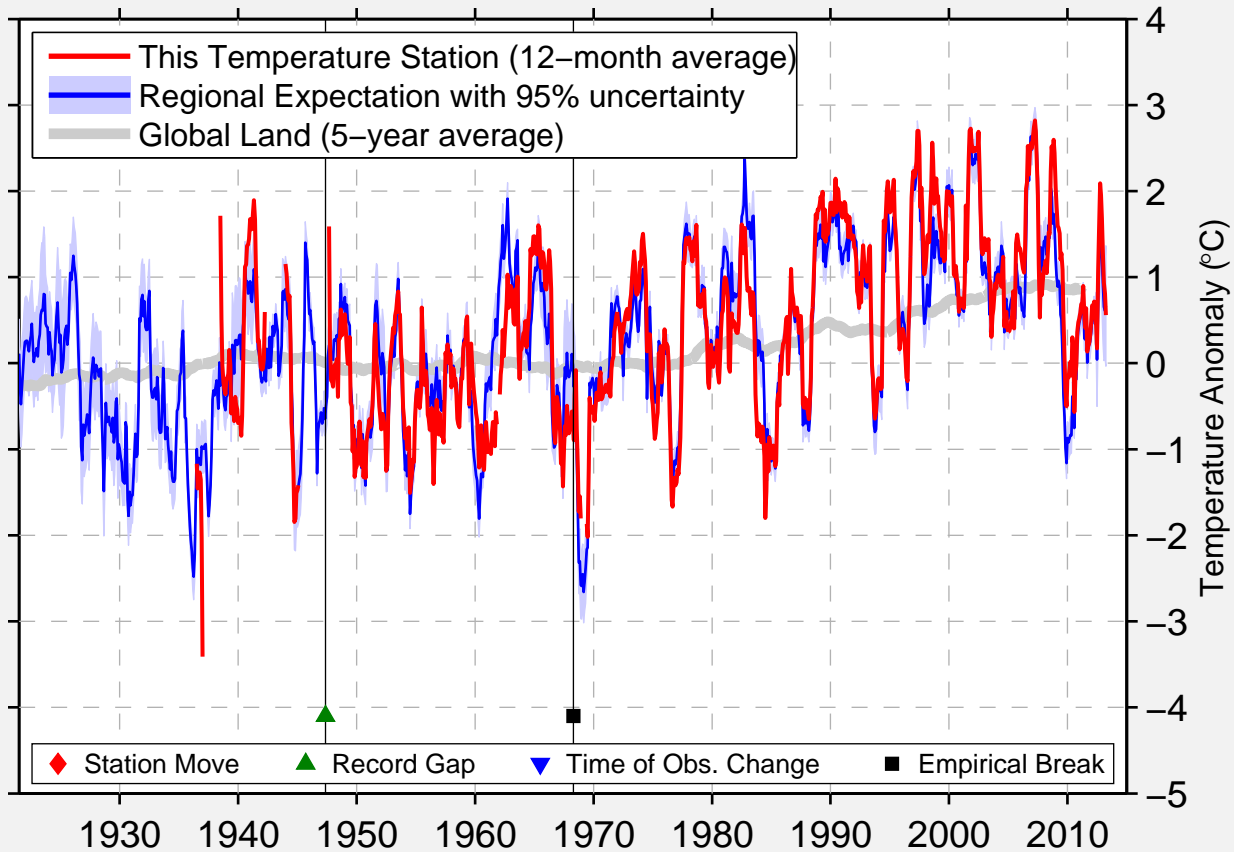

# UST-KOKSA

50.283 N, 85.617 E (Russia)

Data Quality Controlled and Aligned at Breakpoints

Berkeley Earth