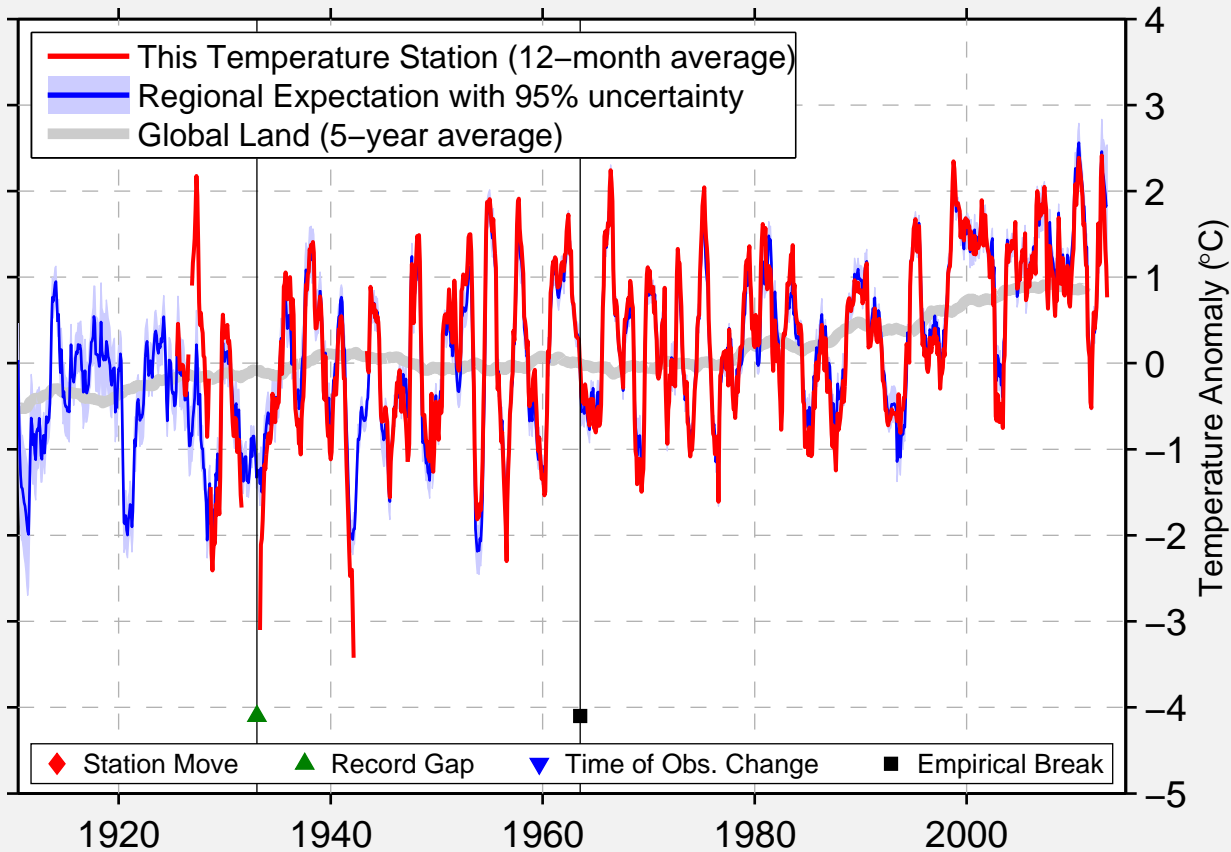

BUDENNOVSK

44.783 N, 44.133 E (Russia)

Data Quality Controlled and Aligned at Breakpoints

Berkeley Earth