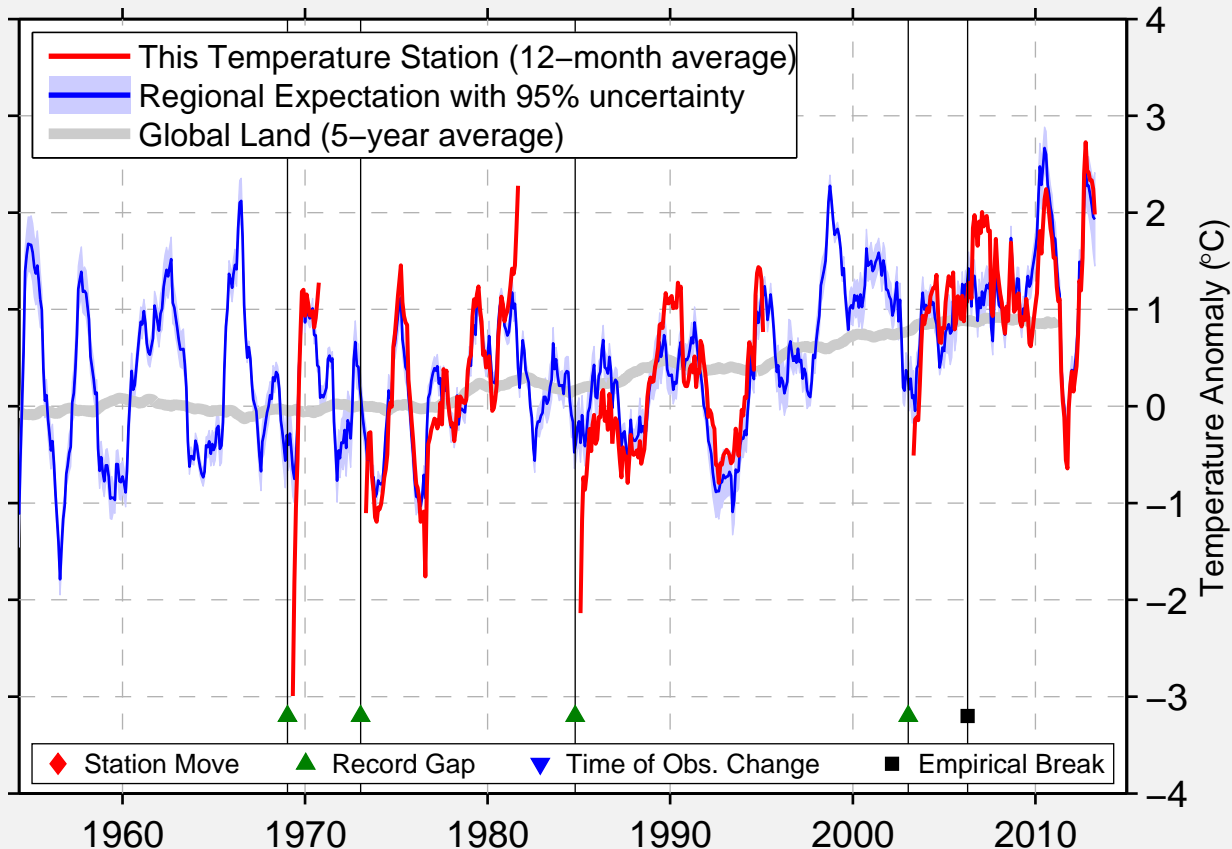

NALCIK

43.533 N, 43.633 E (Russia)

Data Quality Controlled and Aligned at Breakpoints

Berkeley Earth