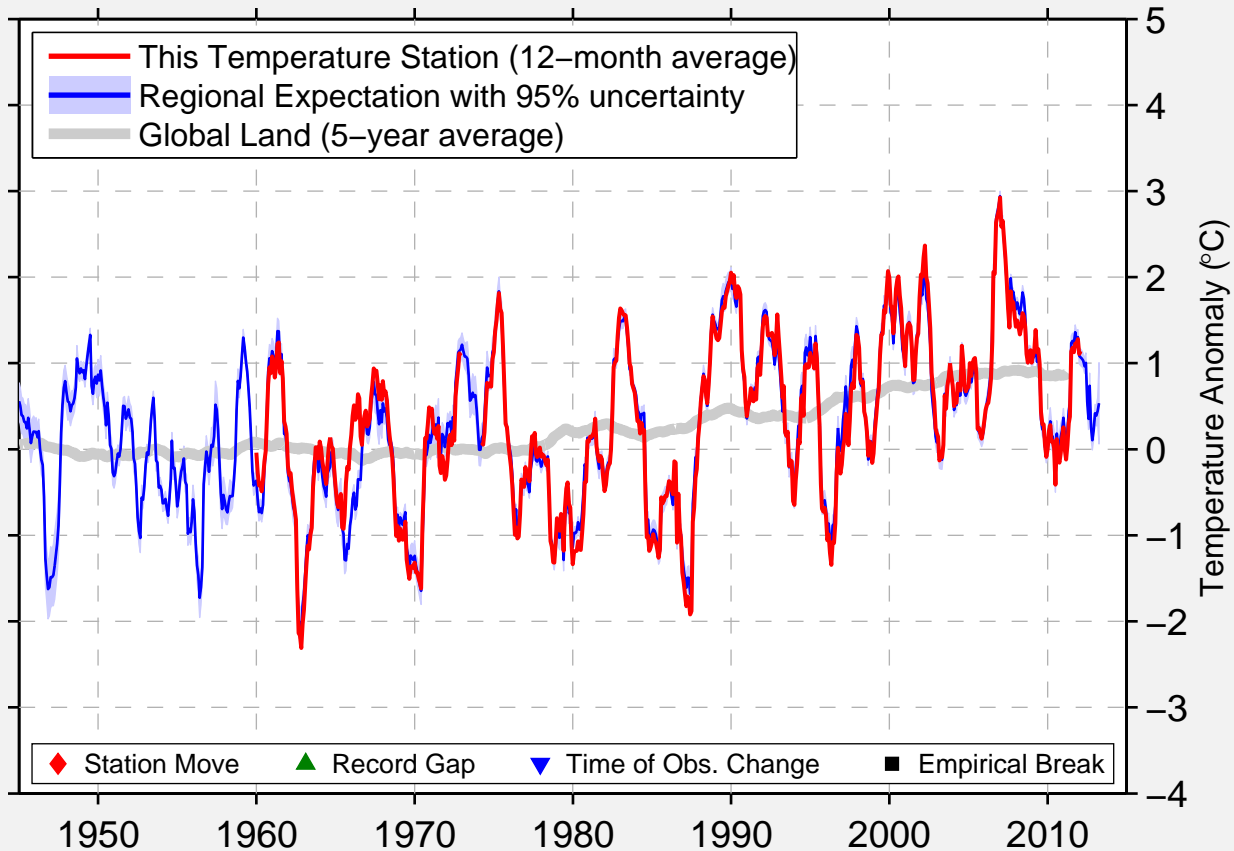

BALTIJSK

54.650 N, 19.886 E (Belarus)

Data Quality Controlled and Aligned at Breakpoints

Berkeley Earth