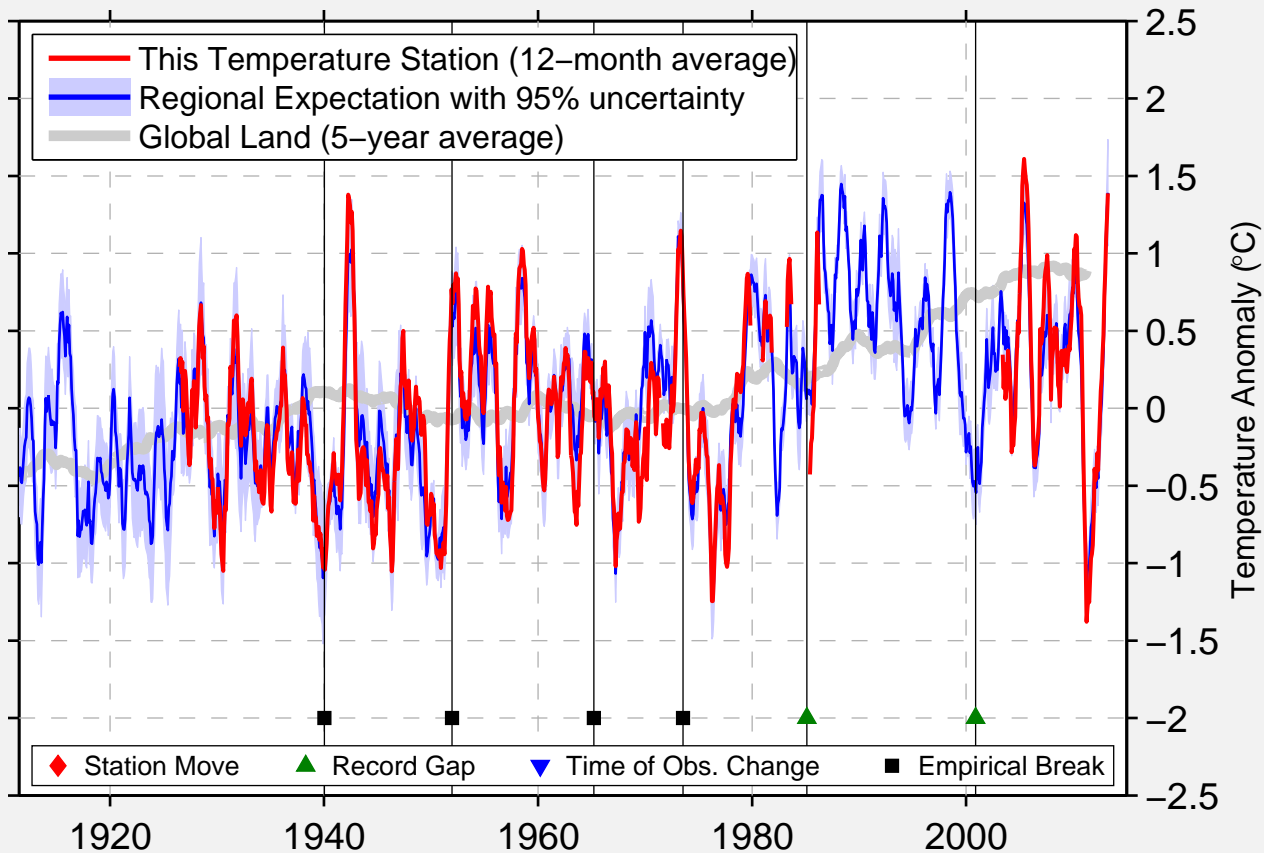

DALY WATERS PUB (DALY WATERS C)

16.281 S, 133.365 E (Australia)

Data Quality Controlled and Aligned at Breakpoints

Berkeley Earth