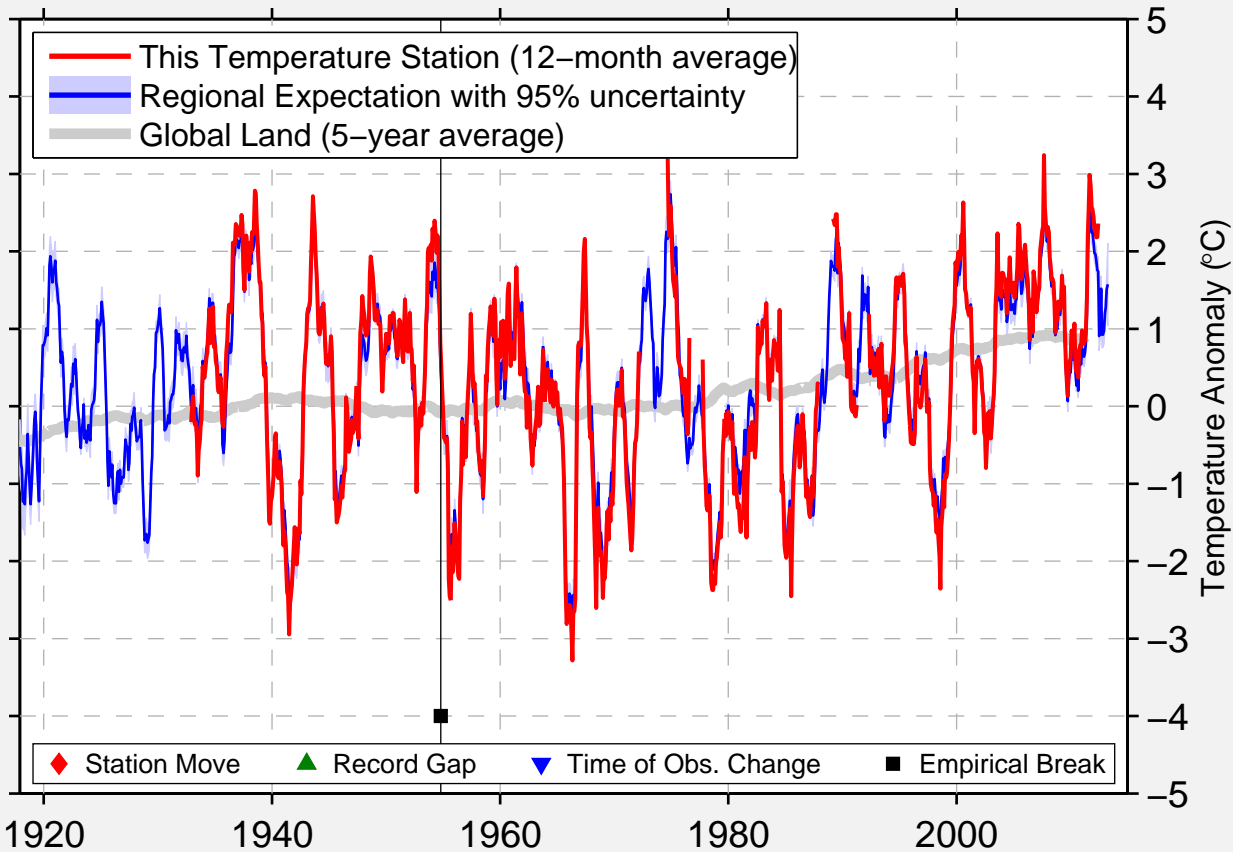

# KRASNOSHELYE

67.370 N, 37.030 E (Russia)

Data Quality Controlled and Aligned at Breakpoints

Berkeley Earth