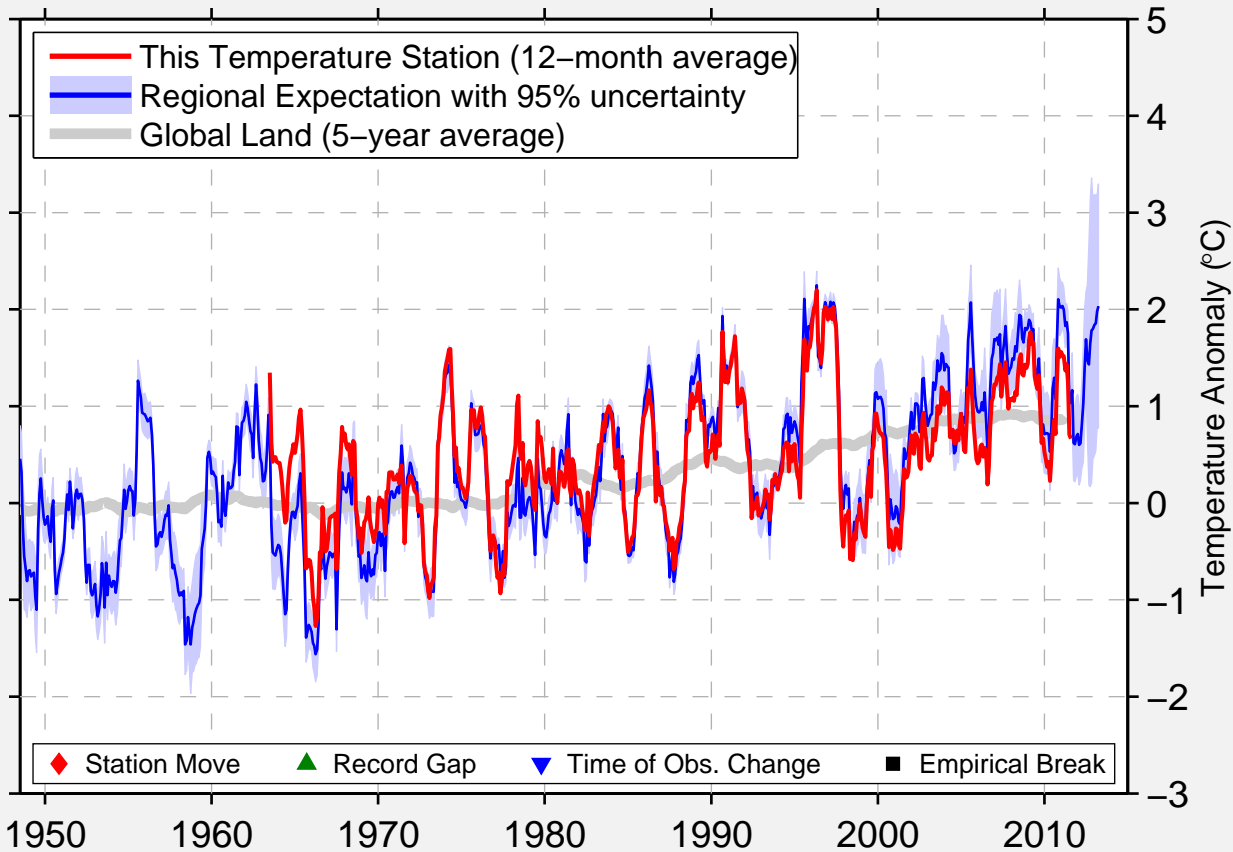

# MYS ALEVINA

58.830 N, 151.350 E (Russia)

Data Quality Controlled and Aligned at Breakpoints

Berkeley Earth