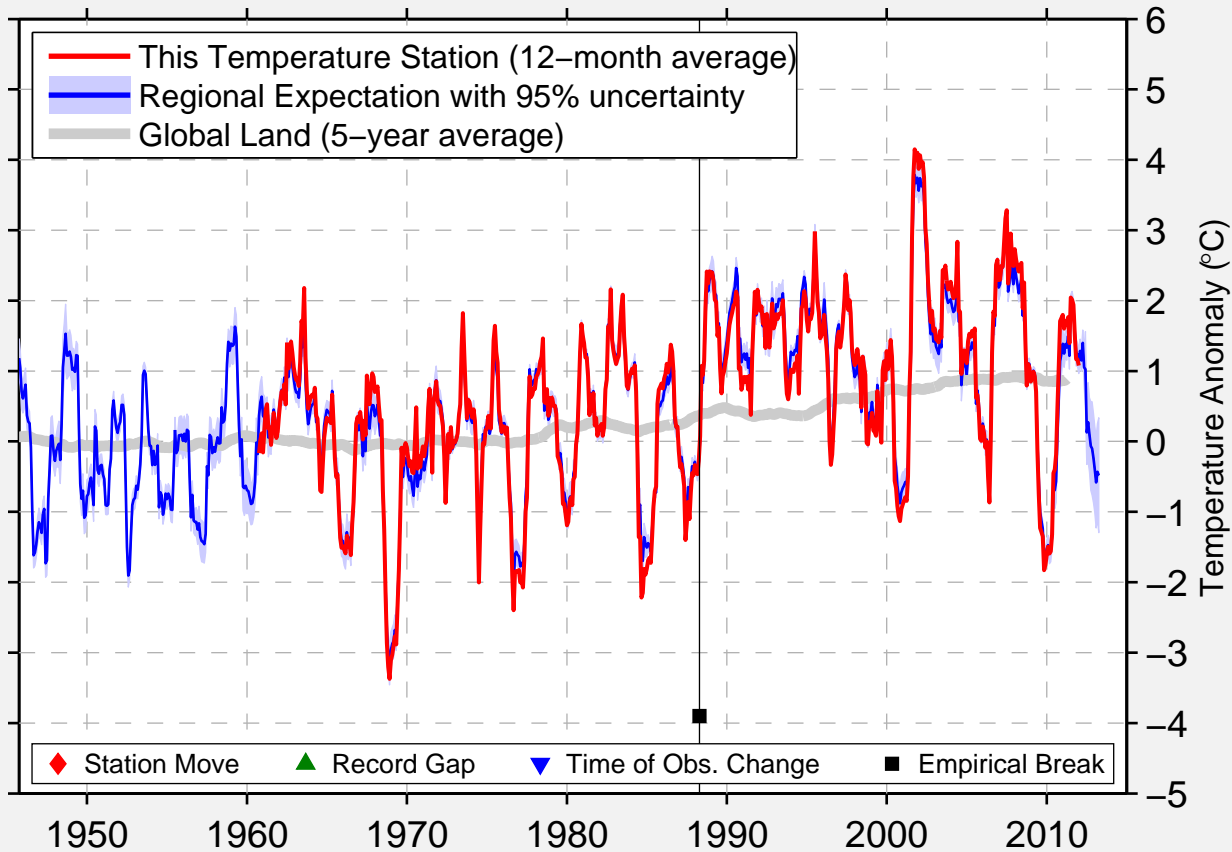

# CHERVJANKA

57.650 N, 99.530 E (Russia)

Data Quality Controlled and Aligned at Breakpoints

Berkeley Earth