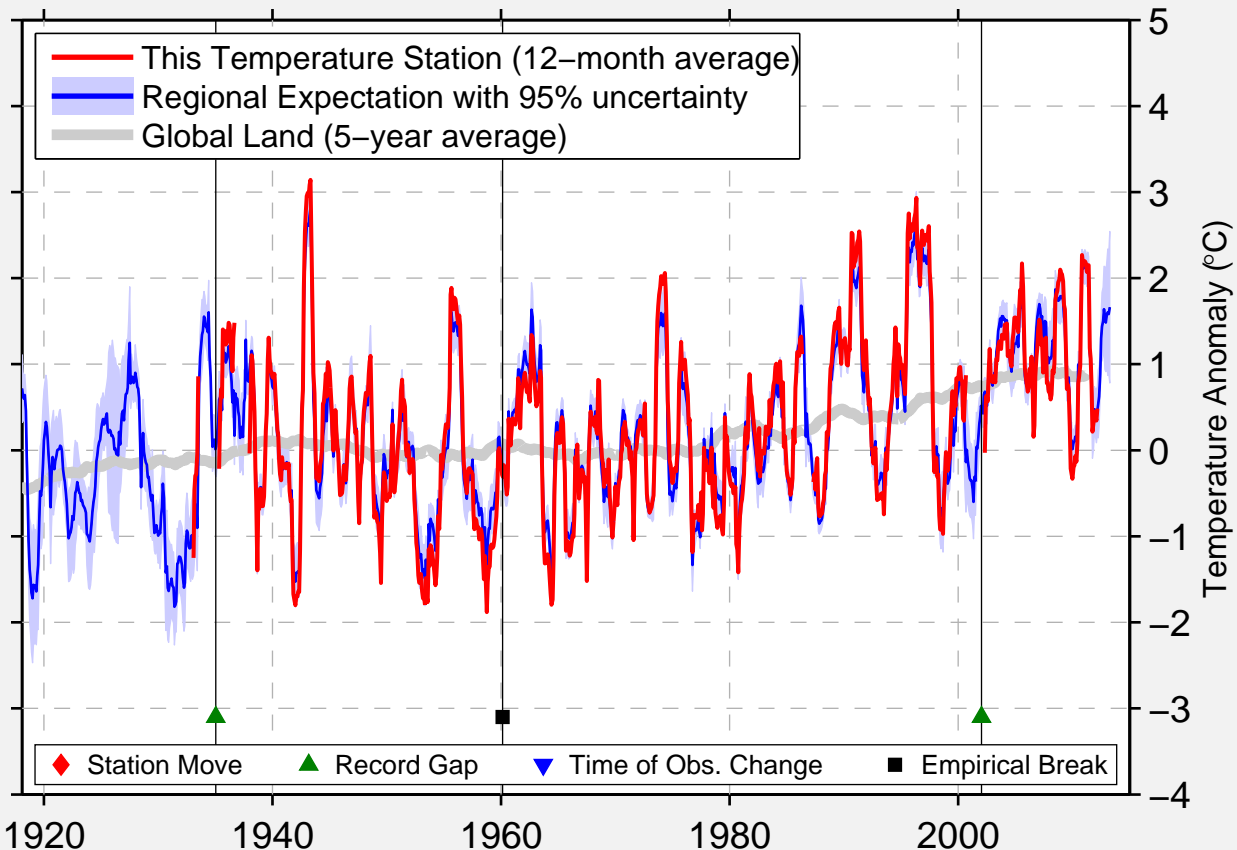

UST-HAIRYUZOVO

57.080 N, 156.700 E (Russia)

Data Quality Controlled and Aligned at Breakpoints

Berkeley Earth