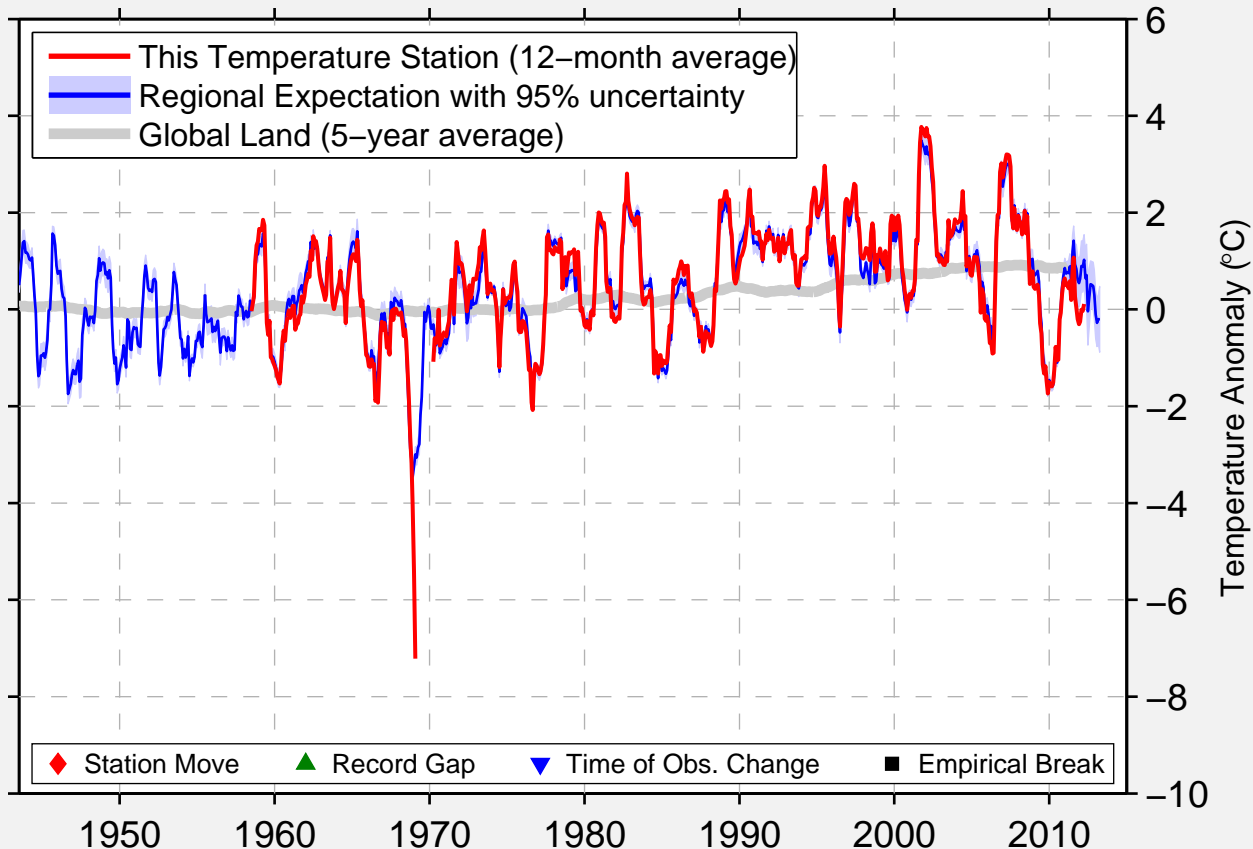

SVETLOLOBOVO

55.100 N, 90.800 E (Russia)

Data Quality Controlled and Aligned at Breakpoints

Berkeley Earth