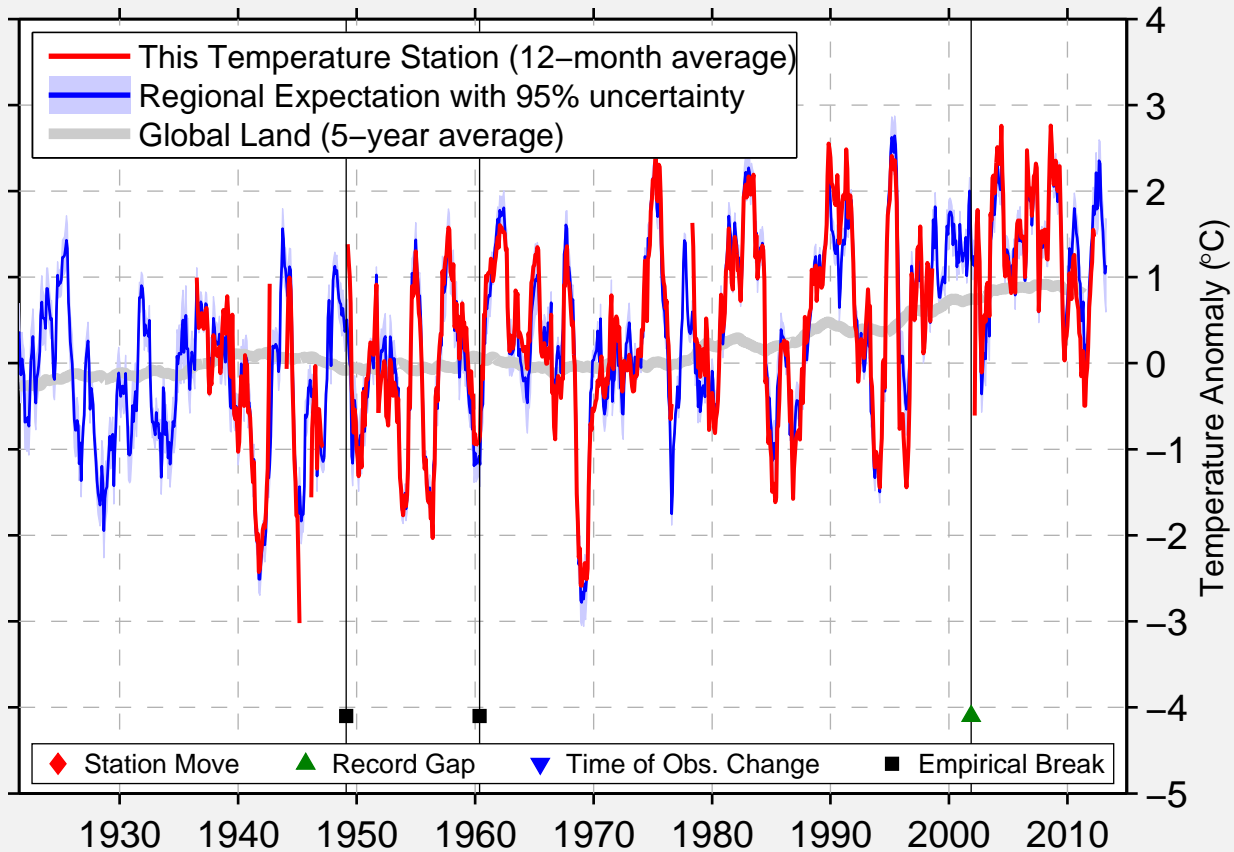

VERKHNEURALSK

53.870 N, 59.200 E (Russia)

Data Quality Controlled and Aligned at Breakpoints

Berkeley Earth