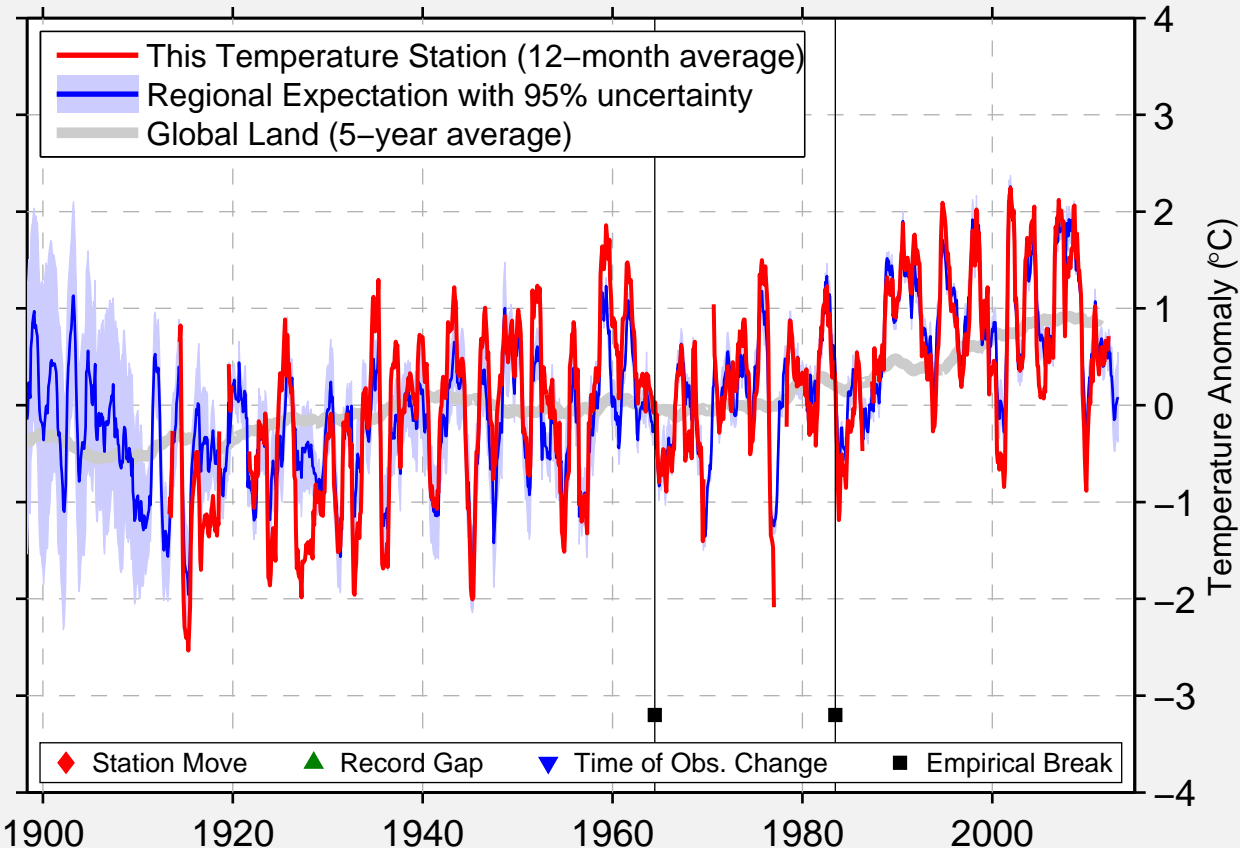

VLADIVOSTOK

43.800 N, 131.933 E (Russia)

Data Quality Controlled and Aligned at Breakpoints

Berkeley Earth