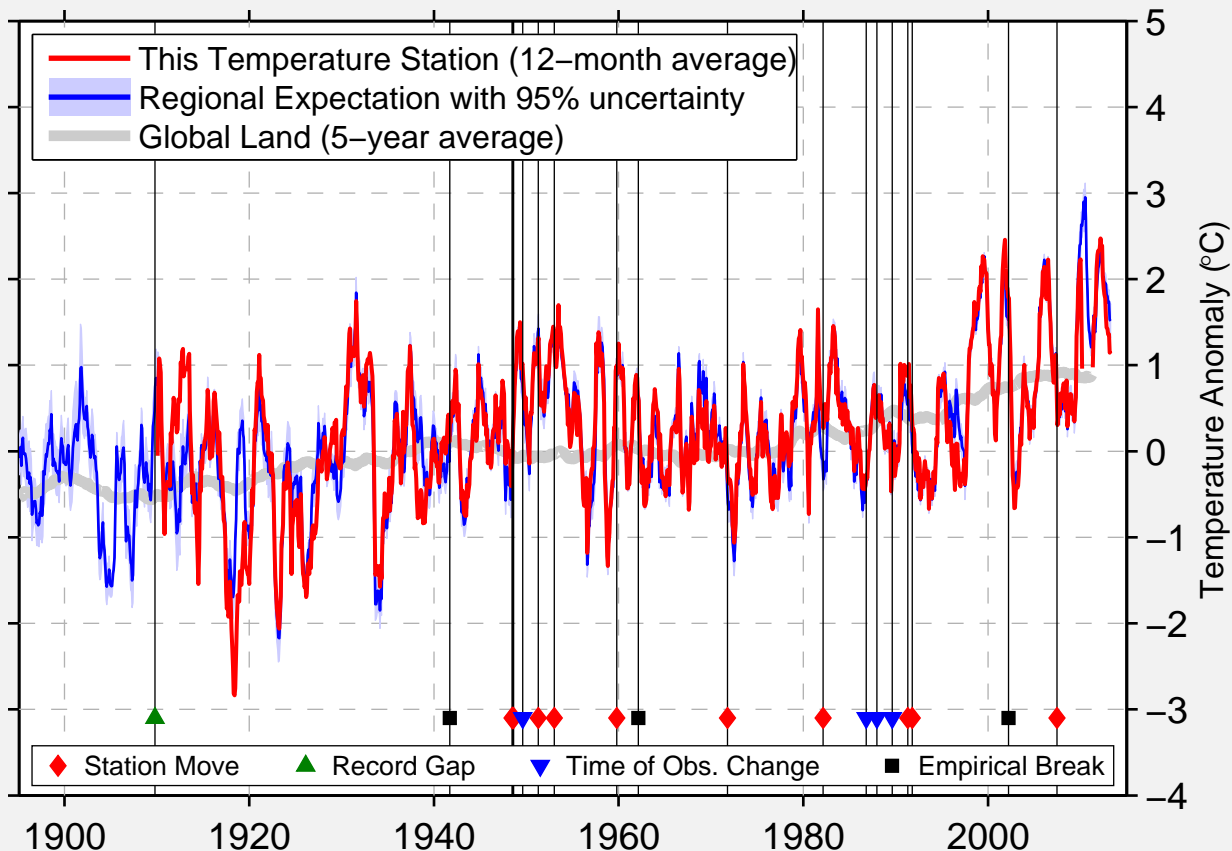

PRESQUE ISLE MUNI AP

46.678 N, 68.027 W (United States)

Data Quality Controlled and Aligned at Breakpoints

Berkeley Earth