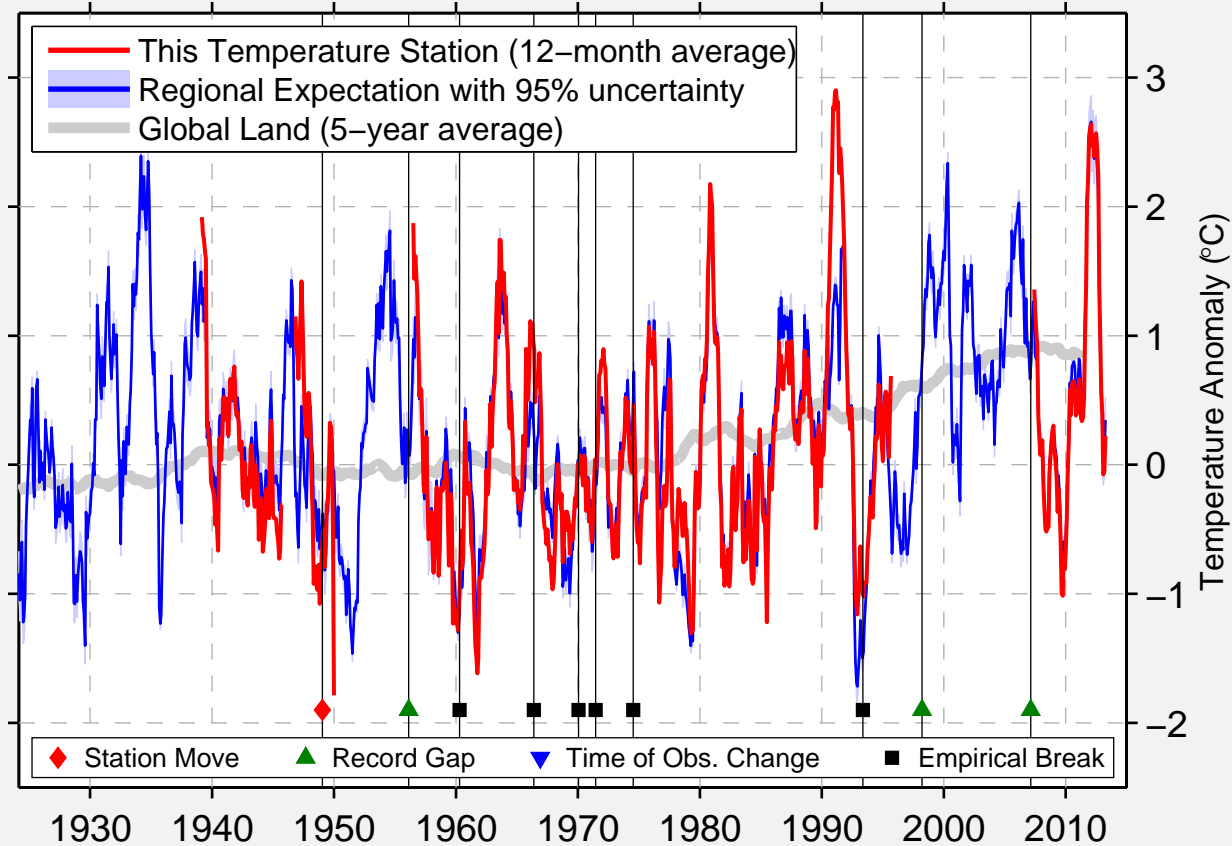

FORT RILEY MARSHALL AAF

39.075 N, 96.767 W (United States)

Data Quality Controlled and Aligned at Breakpoints

Berkeley Earth