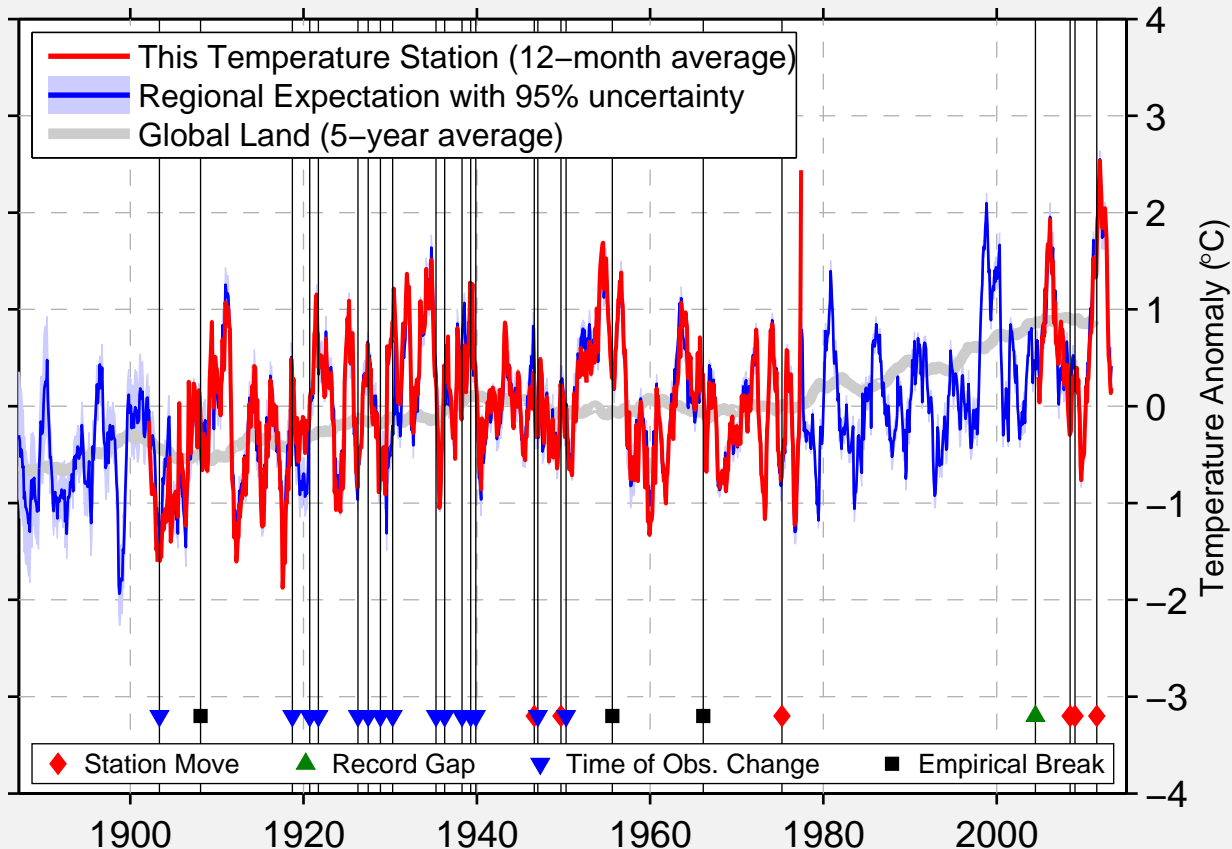

SHAWNEE 3NNW MESONET

35.353 N, 96.923 W (United States)

Data Quality Controlled and Aligned at Breakpoints

Berkeley Earth