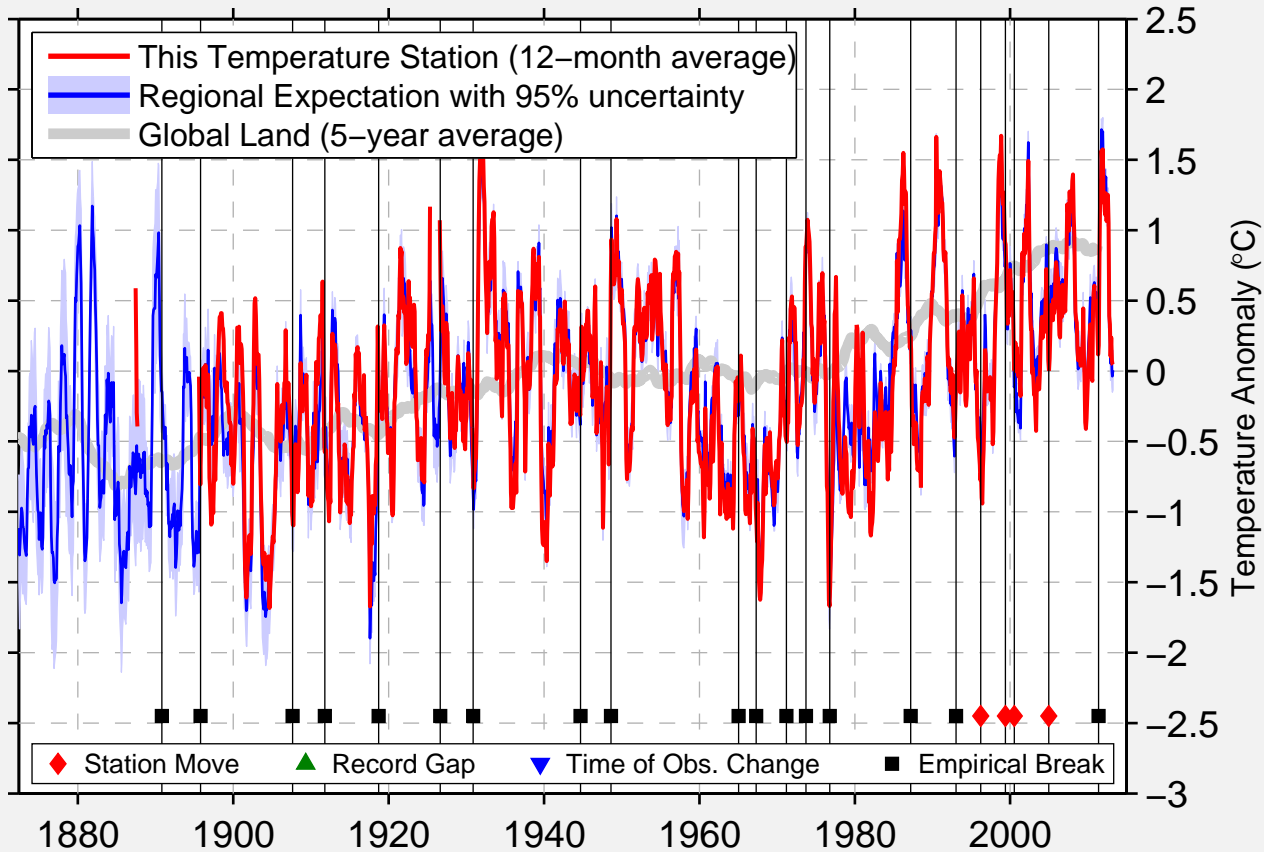

FLORENCE CITY COUNTY ARPT

34.197 N, 79.733 W (United States)

Data Quality Controlled and Aligned at Breakpoints

Berkeley Earth