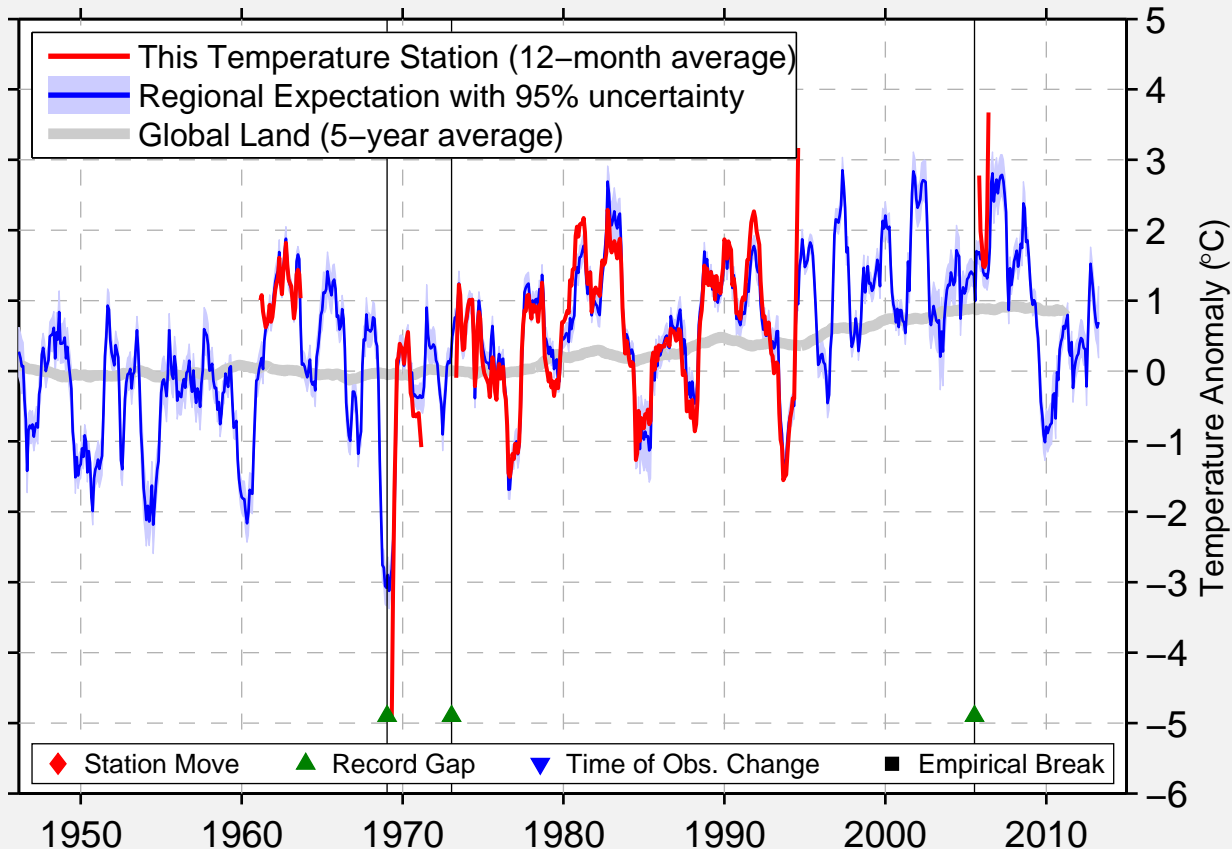

BARSHATAS

48.167 N, 78.417 E (Kazakhstan)

Data Quality Controlled and Aligned at Breakpoints

Berkeley Earth