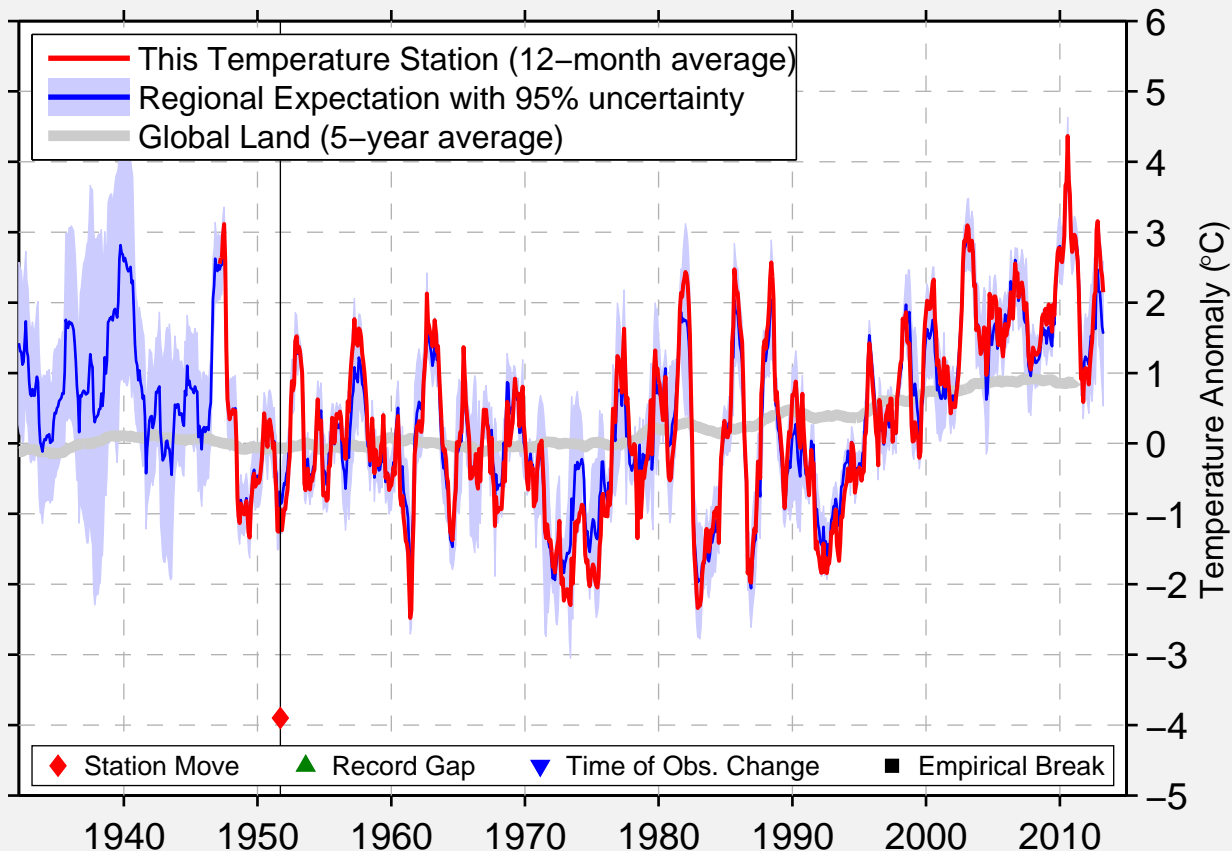

THULE GREENLAND/ORIGINAL SITE

76.525 N, 68.791 W (Greenland [Denmark])

Data Quality Controlled and Aligned at Breakpoints

Berkeley Earth