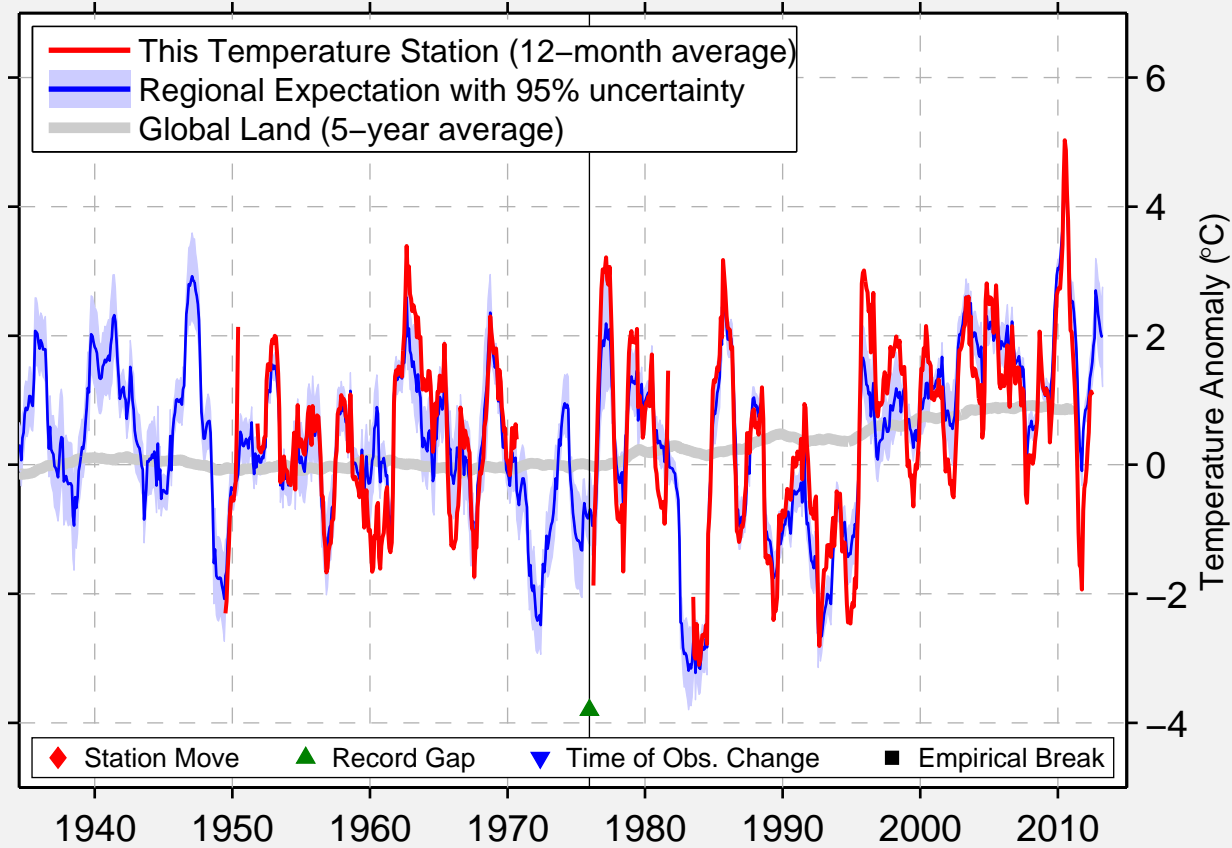

SDR. STROMFJO

67.017 N, 50.800 W (Greenland [Denmark])

Data Quality Controlled and Aligned at Breakpoints

Berkeley Earth