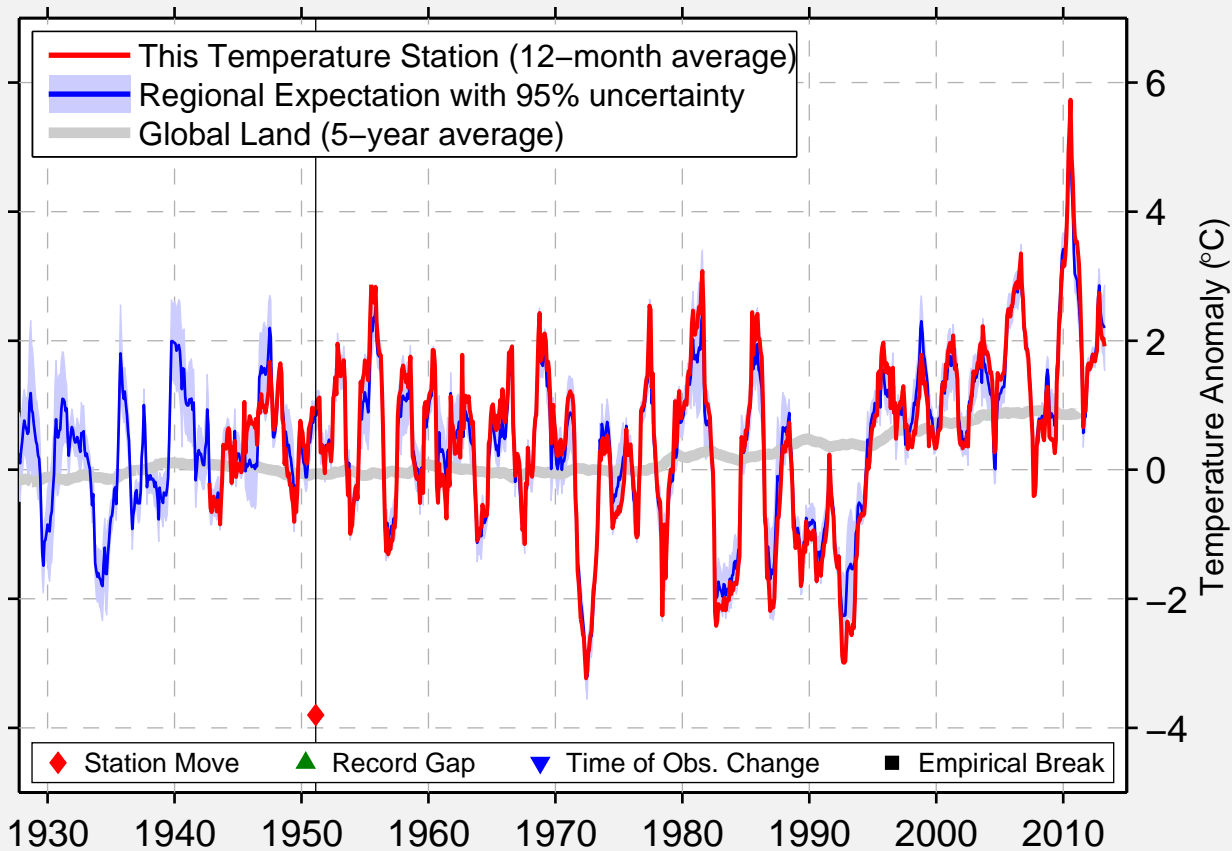

# IQUALUIT (FROBISHER BAY)

63.752 N, 68.550 W (Canada)

Data Quality Controlled and Aligned at Breakpoints

Berkeley Earth