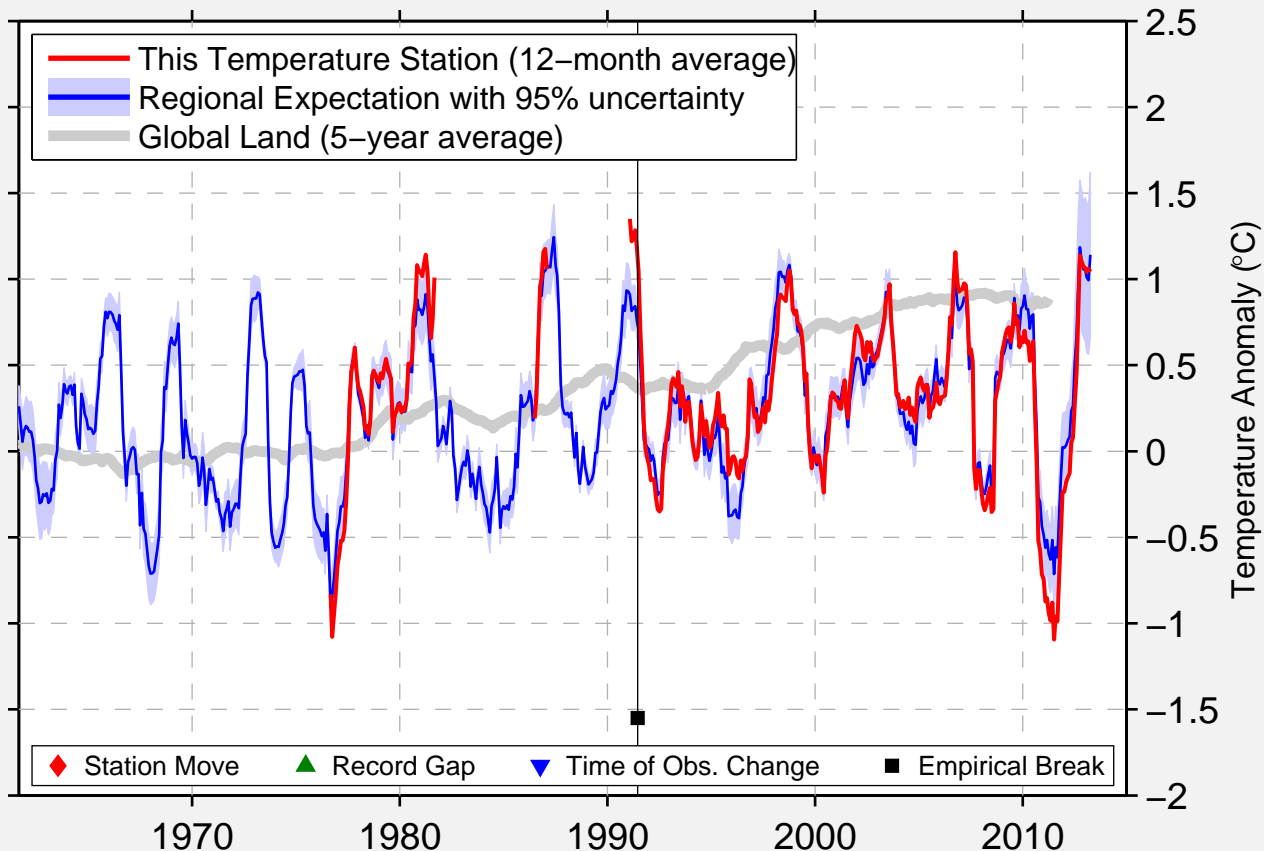

BACH LONG VI

20.133 N, 107.717 E (Vietnam)

Data Quality Controlled and Aligned at Breakpoints

Berkeley Earth