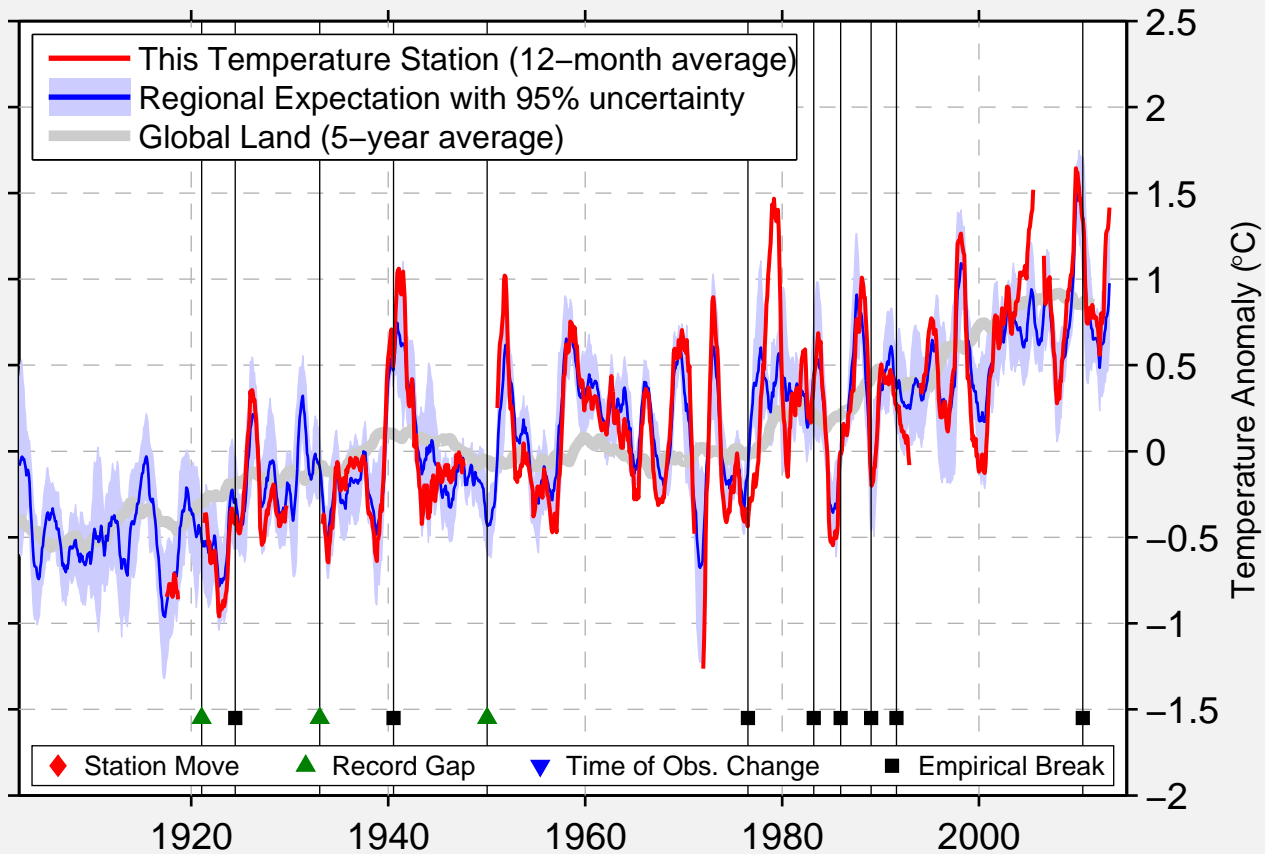

# CIUDAD BOLIVAR

8.152 N, 63.552 W (Venezuela)

Data Quality Controlled and Aligned at Breakpoints

Berkeley Earth