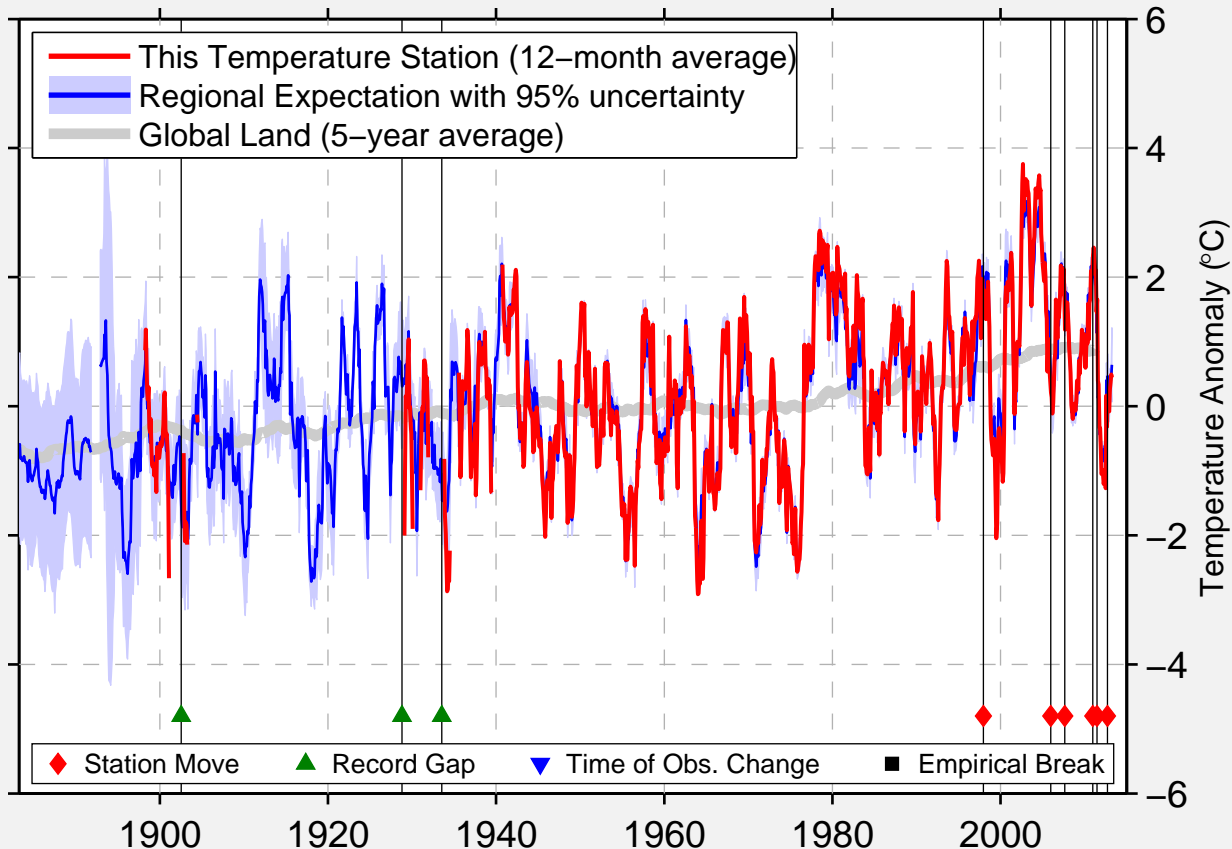

KOTZEBUE RALPH WEIN MEMORIAL

66.877 N, 162.616 W (United States)

Data Quality Controlled and Aligned at Breakpoints

Berkeley Earth