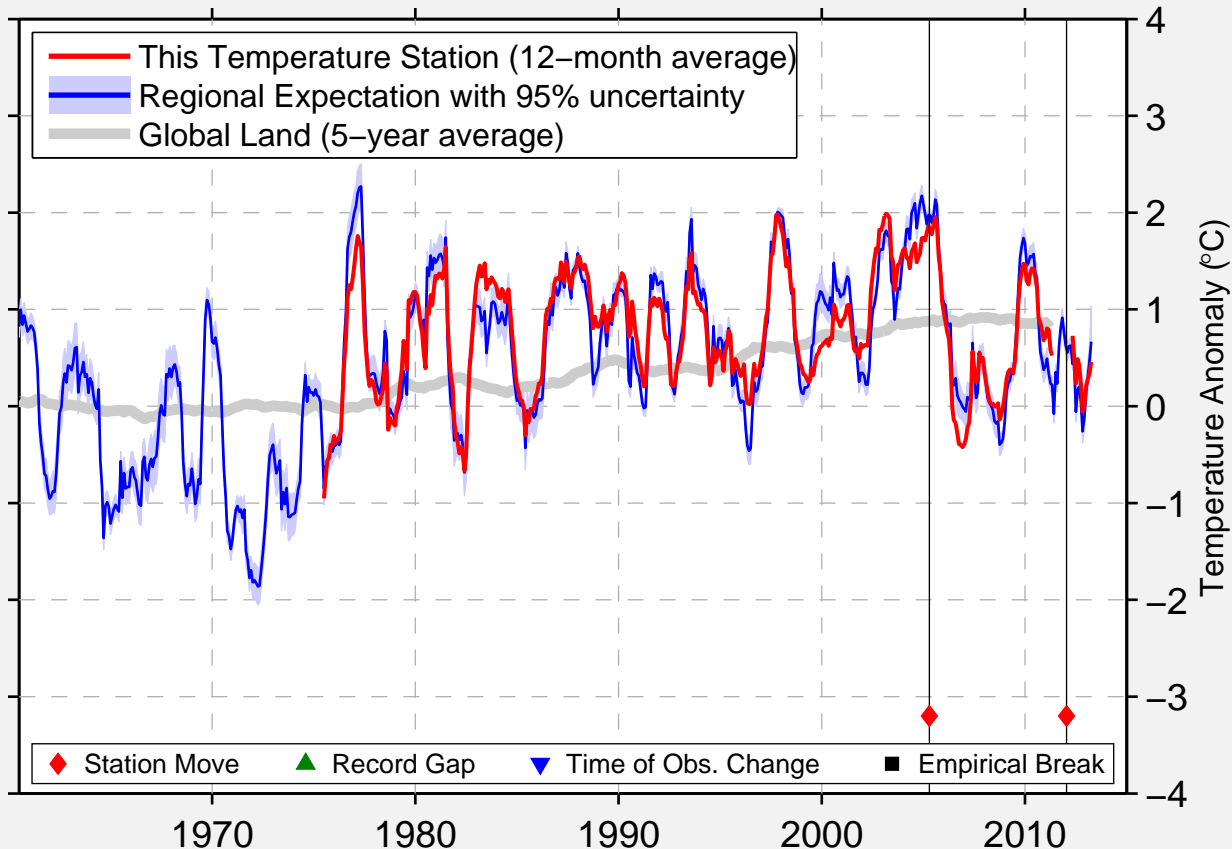

ELFIN COVE SEAPLANE

58.200 N, 136.509 W (United States)

Data Quality Controlled and Aligned at Breakpoints

Berkeley Earth