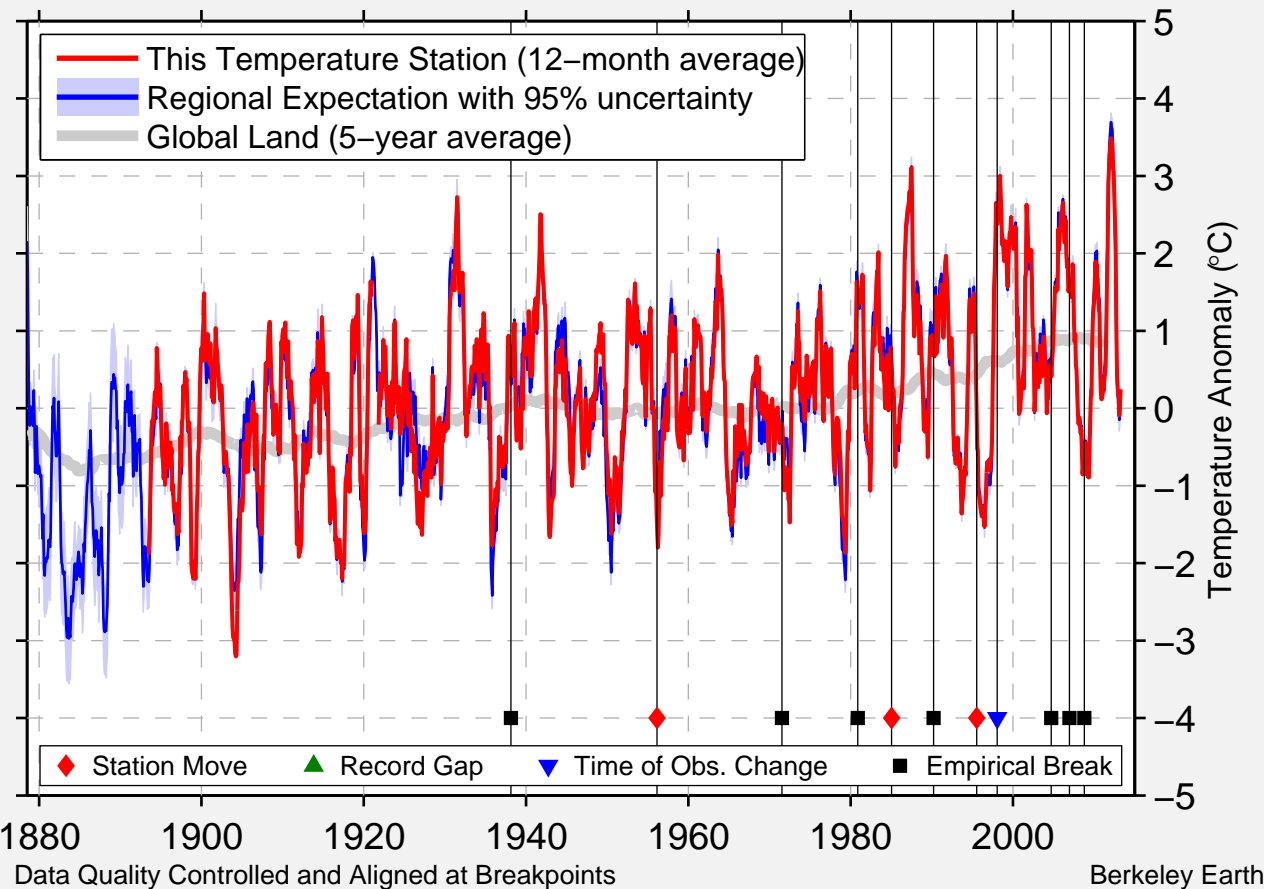

PARK RAPIDS MUNICIPAL ARPT

46.901 N, 95.068 W (United States)

Data Quality Controlled and Aligned at Breakpoints

Berkeley Earth