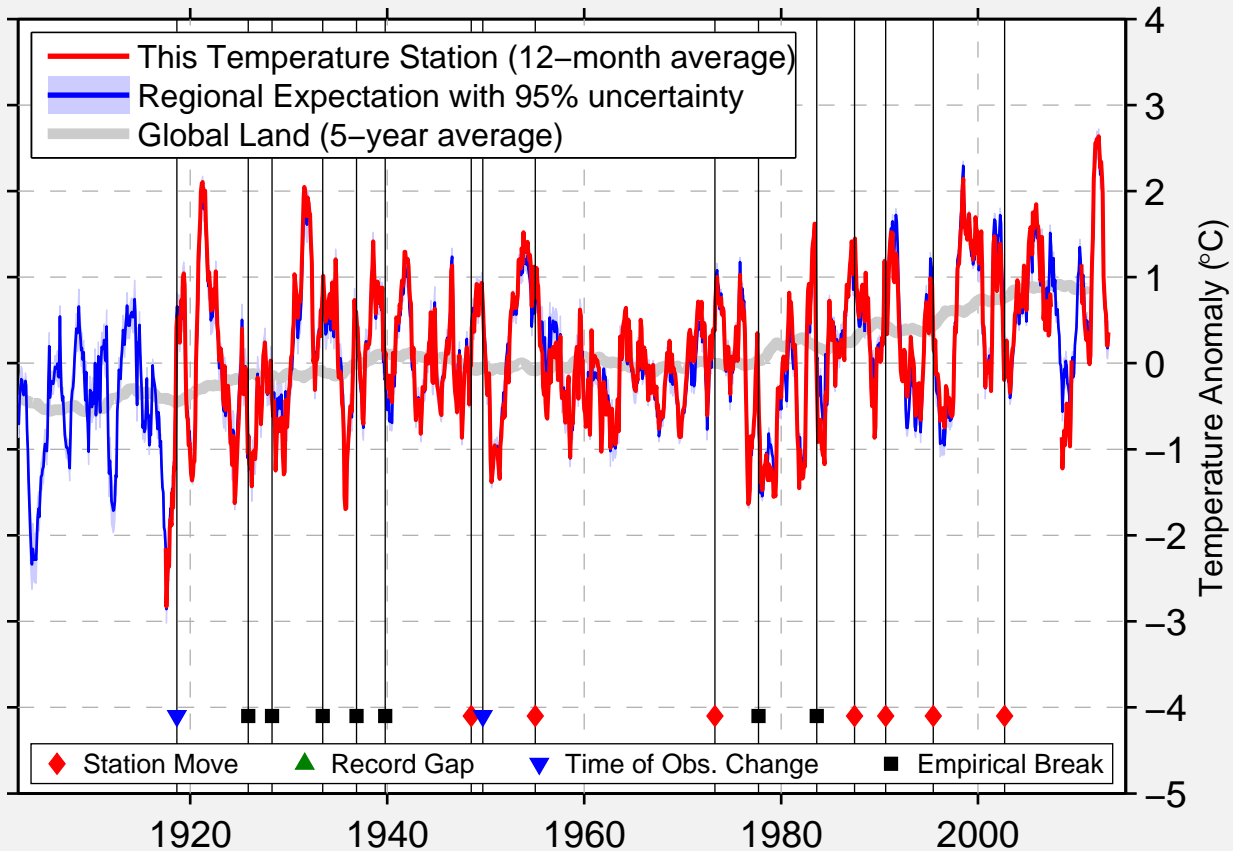

KANKAKEE METRO WASTWTR

41.111 N, 87.881 W (United States)

Data Quality Controlled and Aligned at Breakpoints

Berkeley Earth