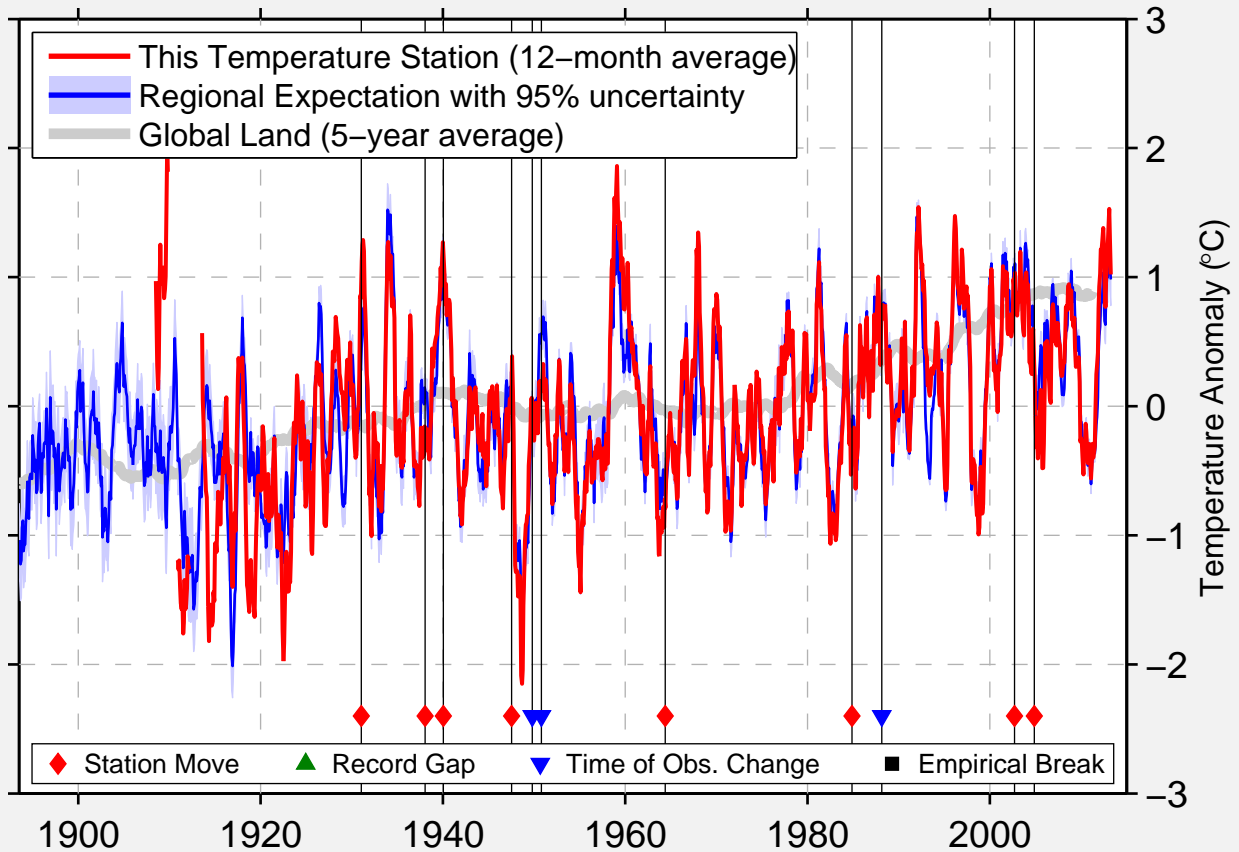

AUBURN MUNICIPAL

38.931 N, 121.071 W (United States)

Data Quality Controlled and Aligned at Breakpoints

Berkeley Earth