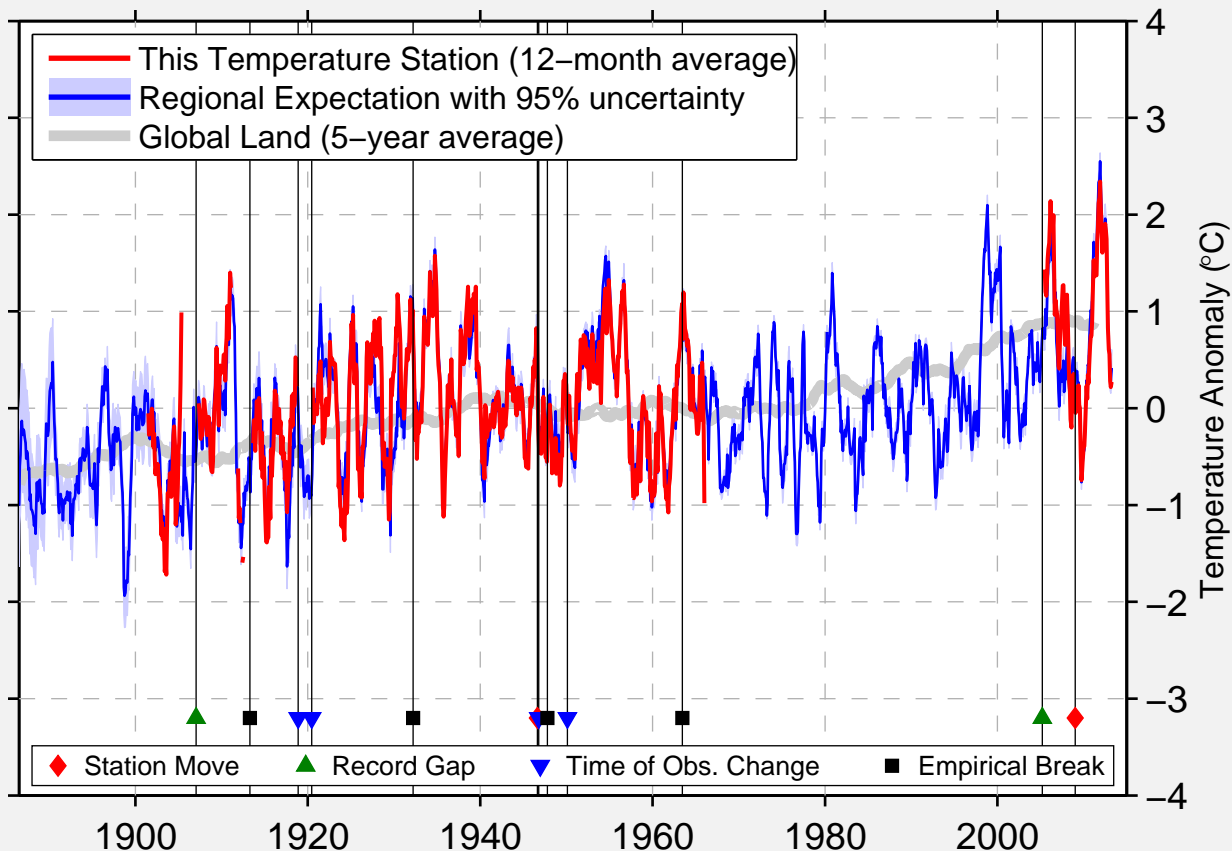

CHICKASHA 2SSE MESONET

35.066 N, 97.941 W (United States)

Data Quality Controlled and Aligned at Breakpoints

Berkeley Earth