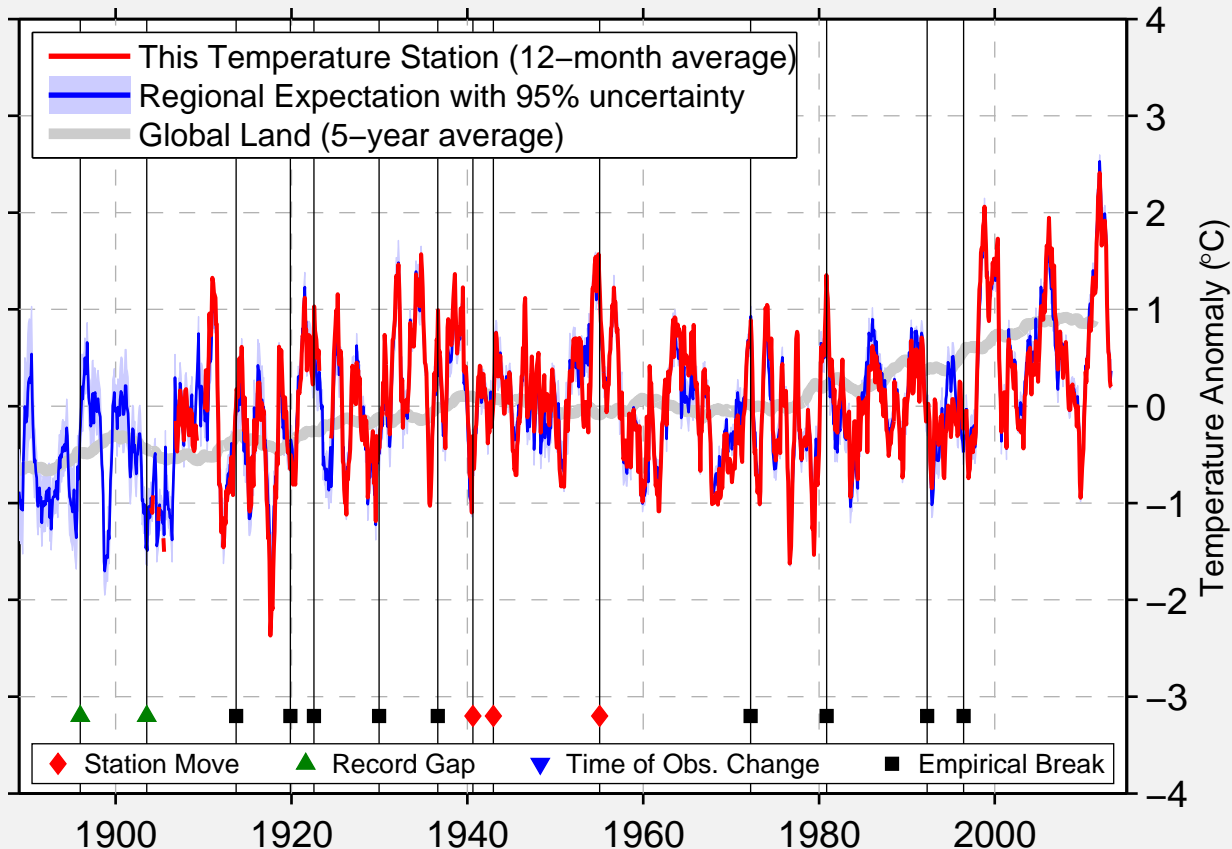

MCALESTER MUNICIPAL AP

34.920 N, 95.800 W (United States)

Data Quality Controlled and Aligned at Breakpoints

Berkeley Earth