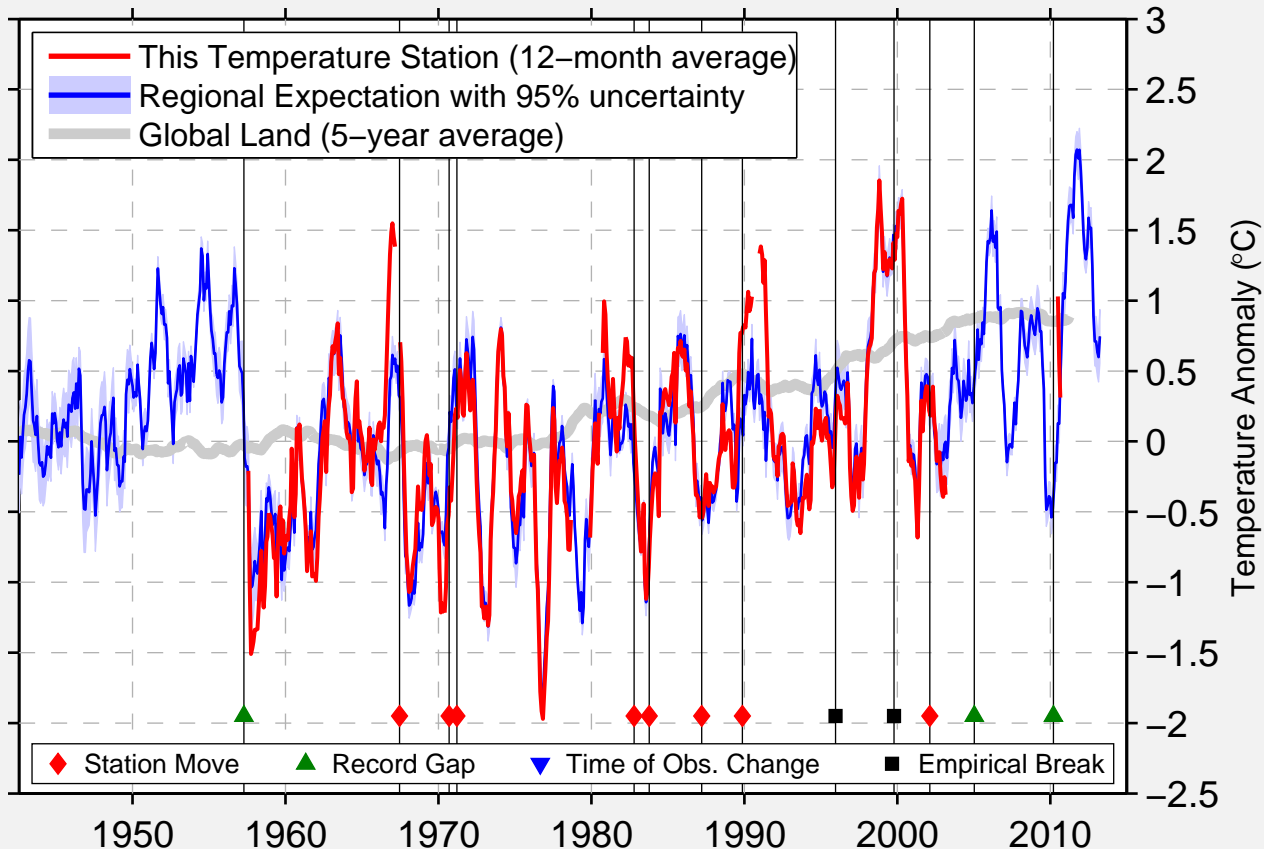

KILLEEN MUNICIPAL ARPT

31.088 N, 97.708 W (United States)

Data Quality Controlled and Aligned at Breakpoints

Berkeley Earth