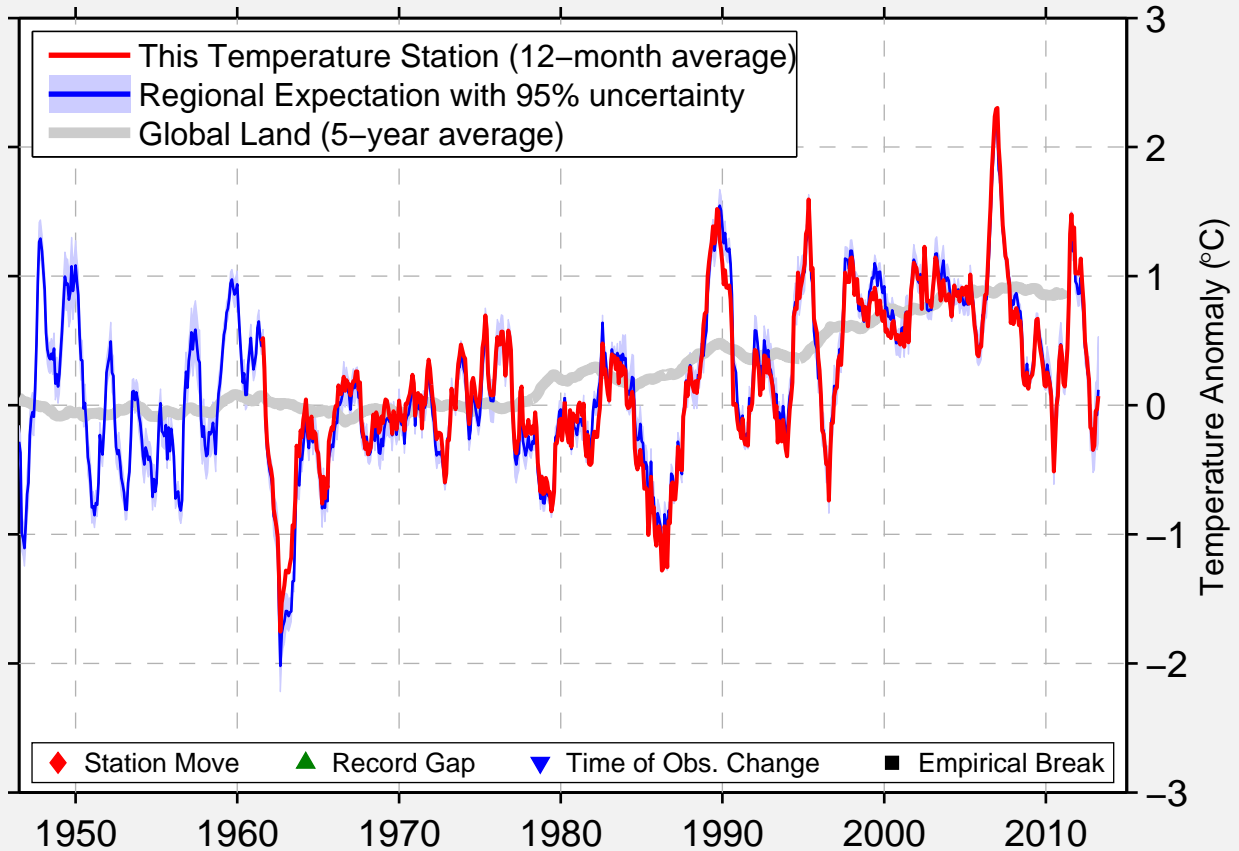

BOURNEMOUTH AIRPORT

50.781 N, 1.834 W (United Kingdom)

Data Quality Controlled and Aligned at Breakpoints

Berkeley Earth