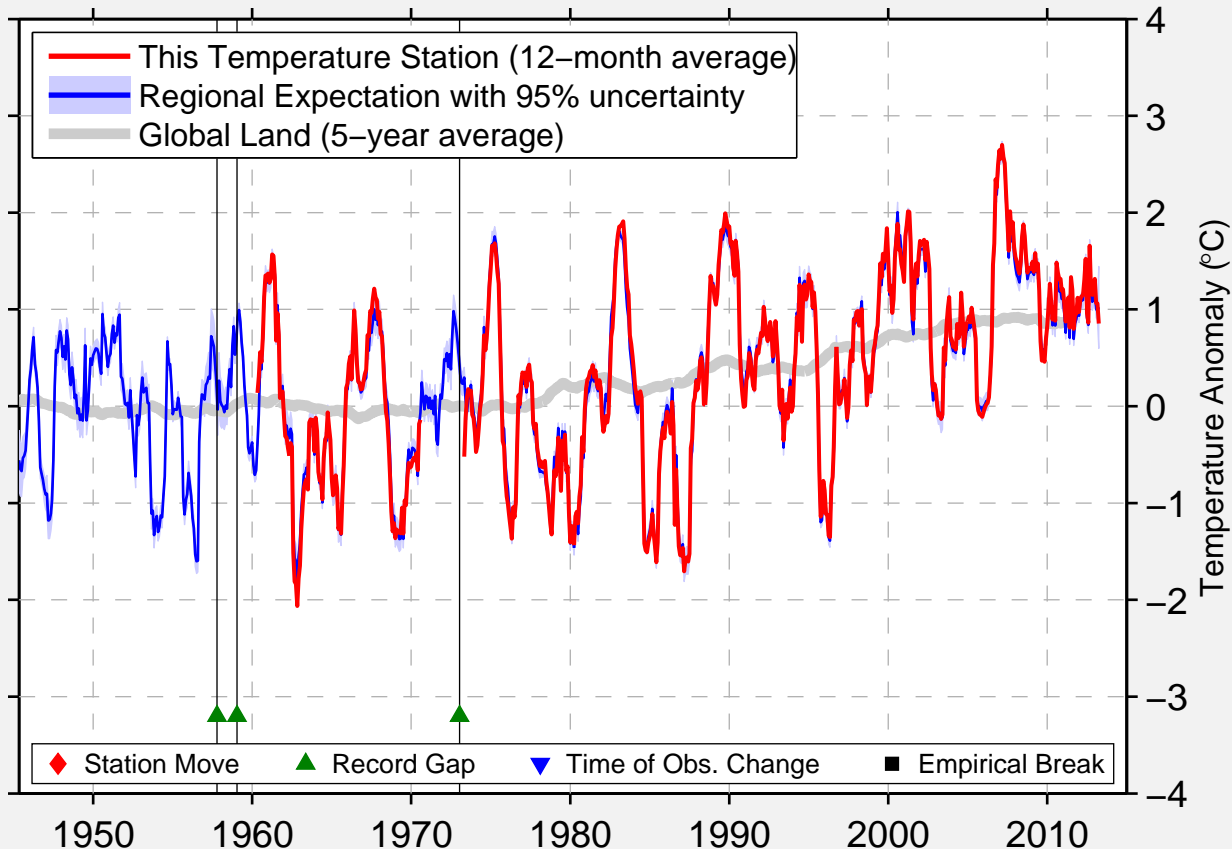

SARNY

51.300 N, 26.683 E (Ukraine)

Data Quality Controlled and Aligned at Breakpoints

Berkeley Earth