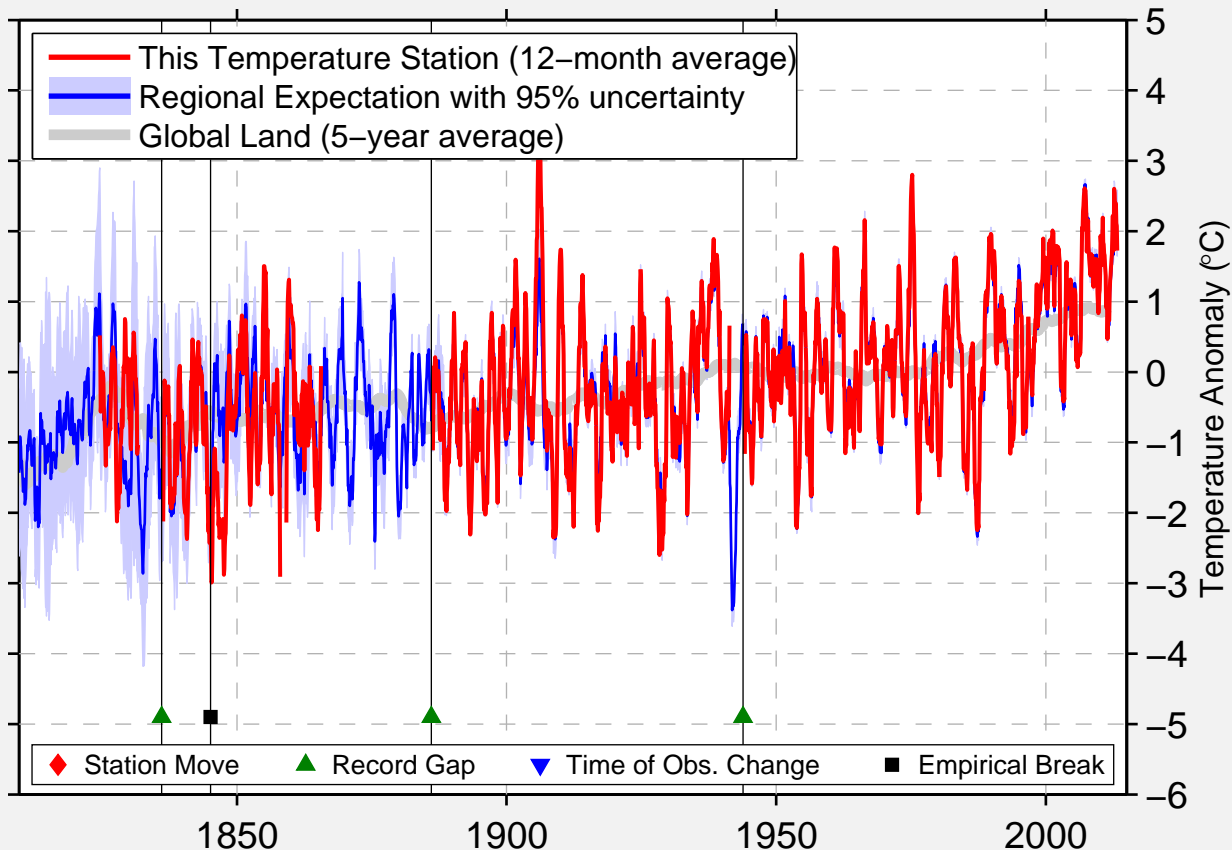

POLTAVA

49.600 N, 34.557 E (Ukraine)

Data Quality Controlled and Aligned at Breakpoints

Berkeley Earth