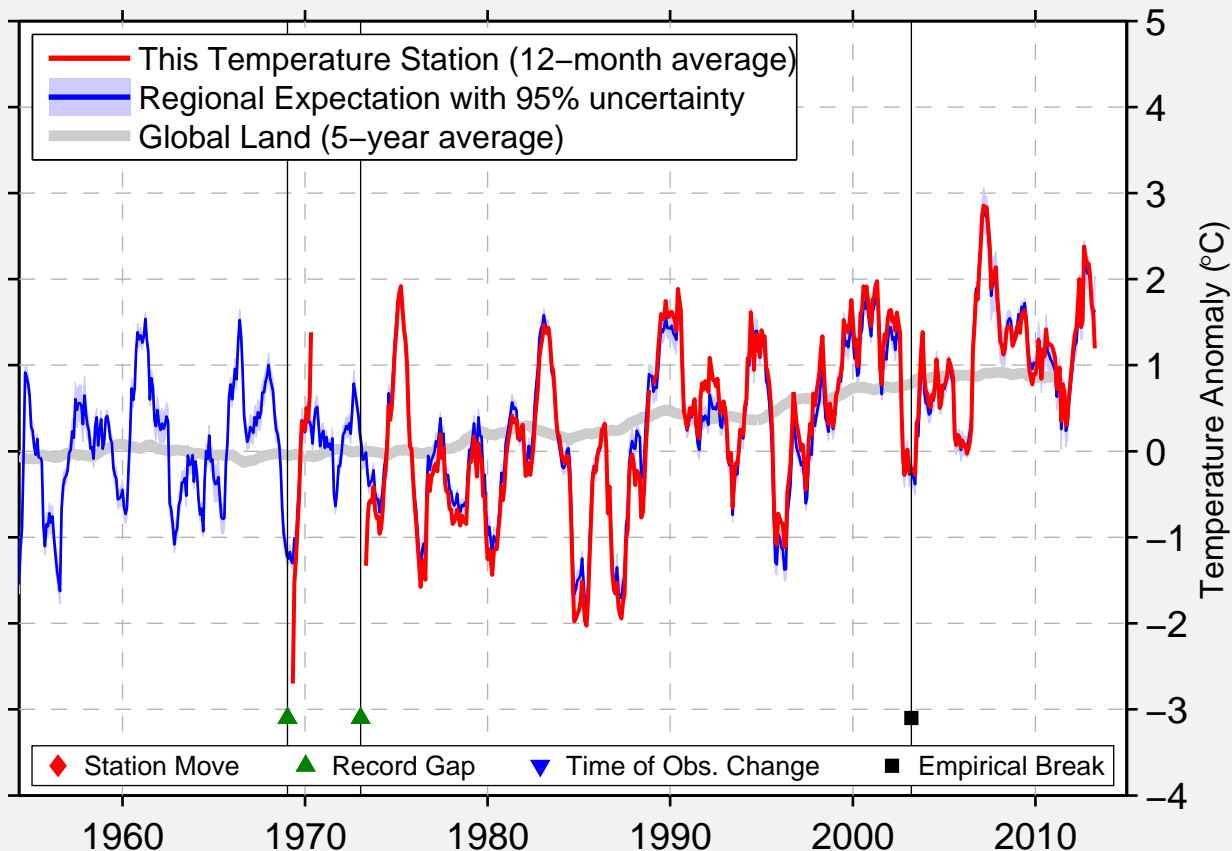

# LIUBASHIVKA

47.850 N, 30.267 E (Ukraine)

Data Quality Controlled and Aligned at Breakpoints

Berkeley Earth