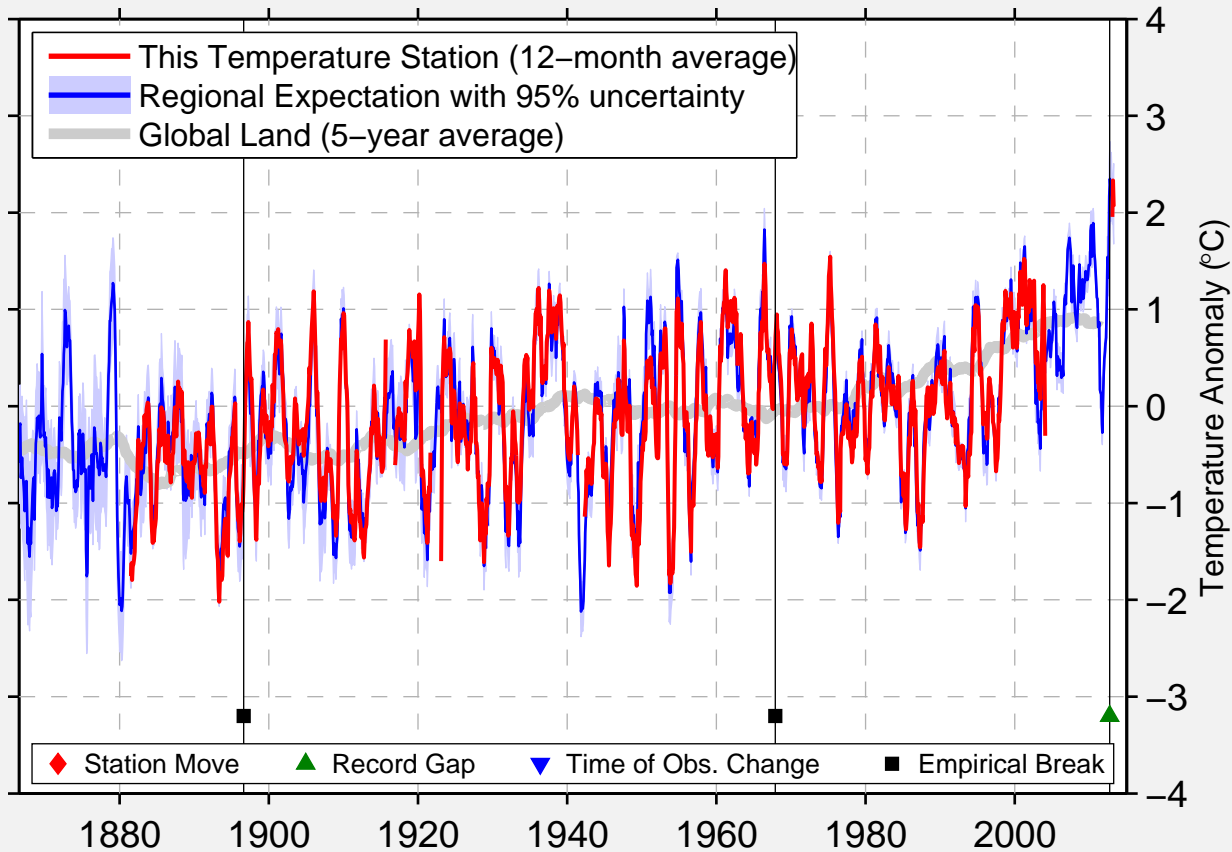

# YALTA UKRAINE FORMER

44.984 N, 34.170 E (Ukraine)

Data Quality Controlled and Aligned at Breakpoints

Berkeley Earth