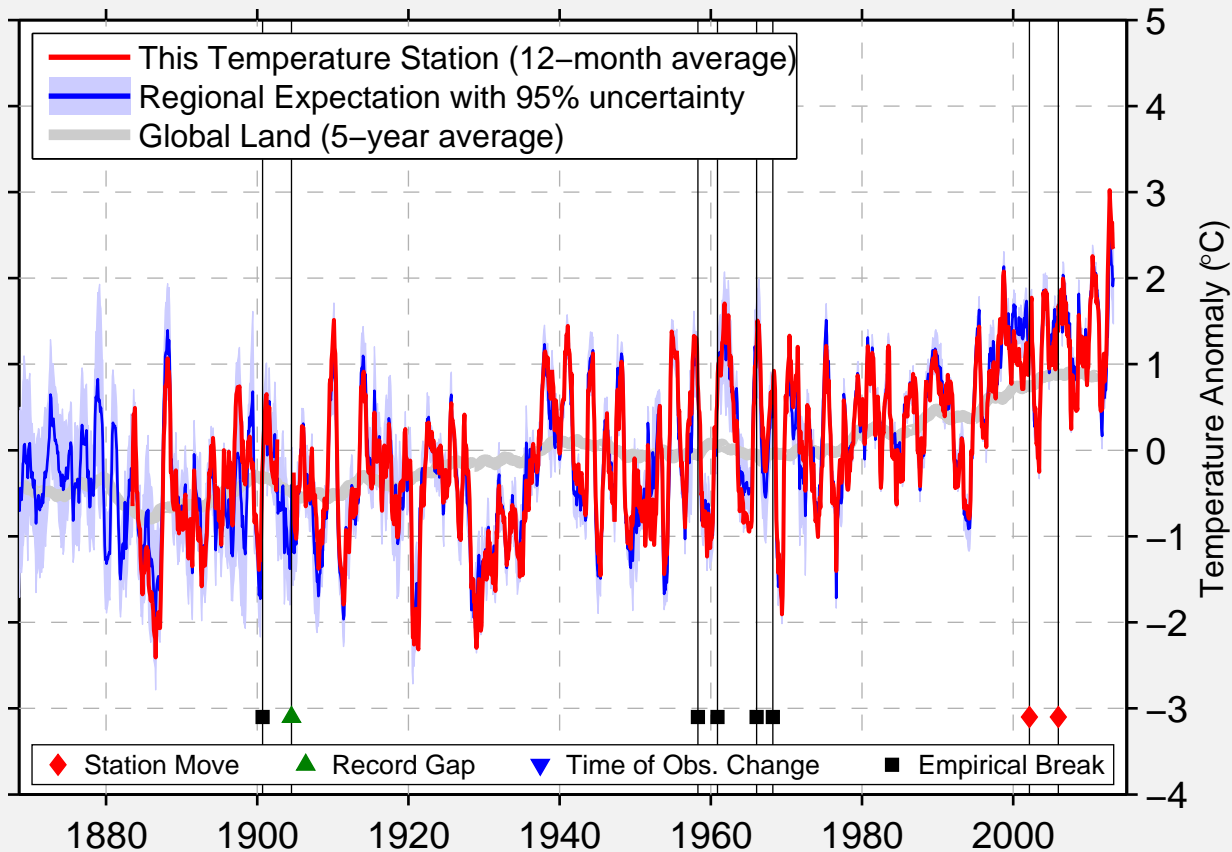

# KRASNOVODSK AIRP. (TURKME)

40.041 N, 52.990 E (Turkmenistan)

Data Quality Controlled and Aligned at Breakpoints

Berkeley Earth