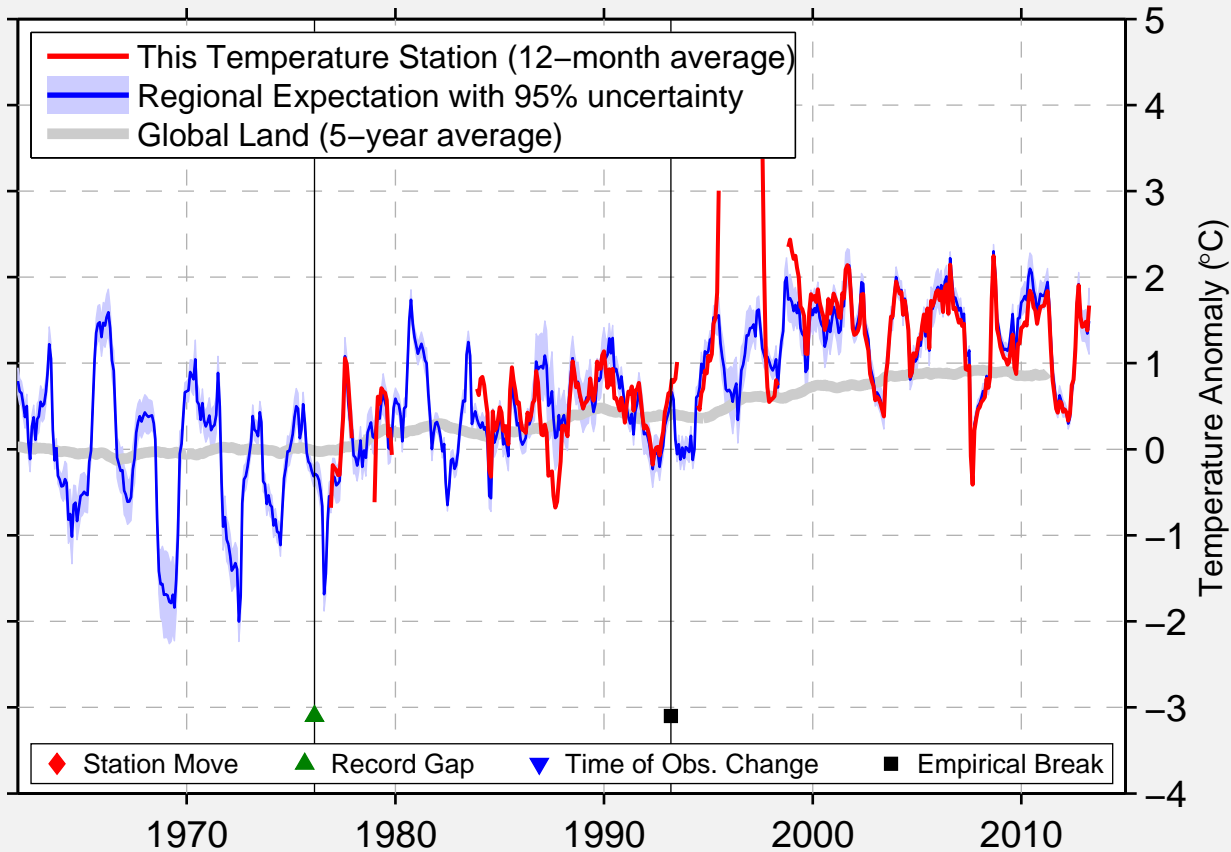

TEDZHEN

37.383 N, 60.517 E (Turkmenistan)

Data Quality Controlled and Aligned at Breakpoints

Berkeley Earth