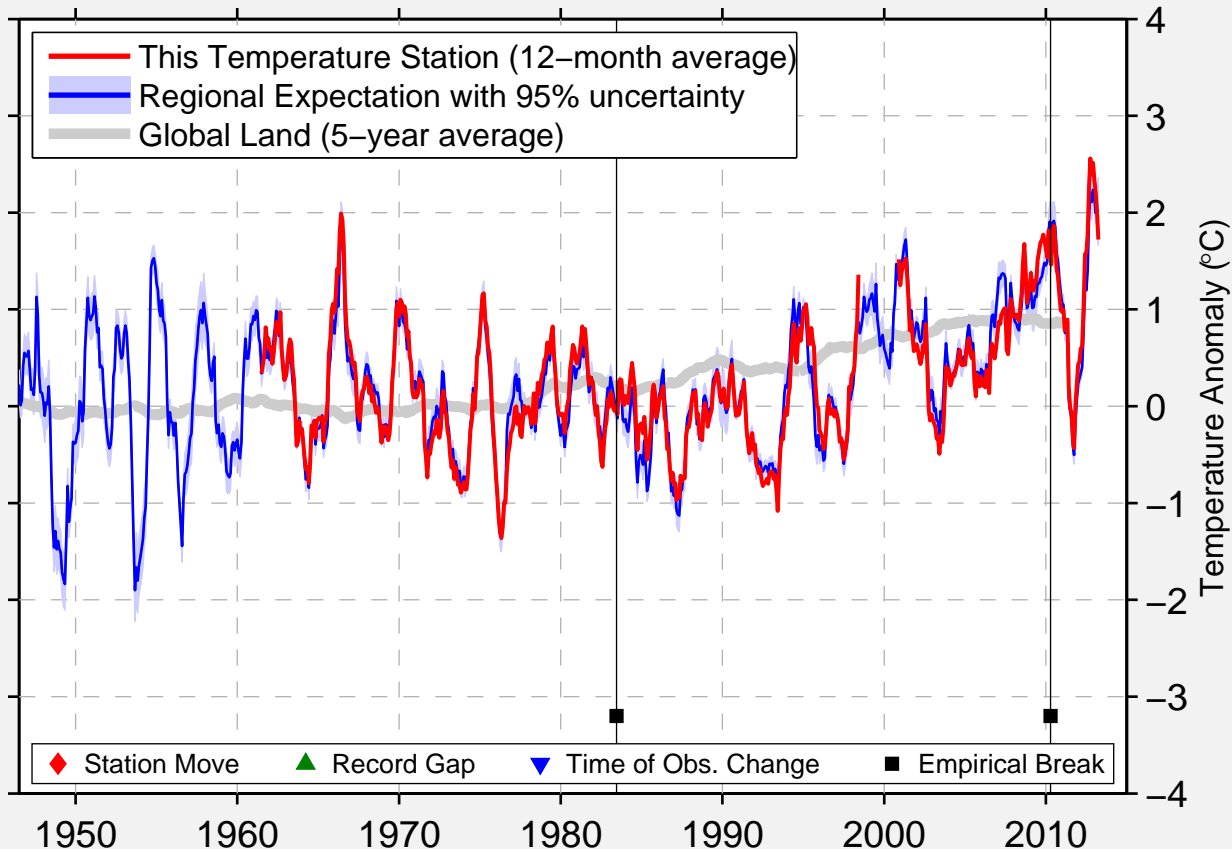

INEBOLU

41.983 N, 33.783 E (Turkey)

Data Quality Controlled and Aligned at Breakpoints

Berkeley Earth