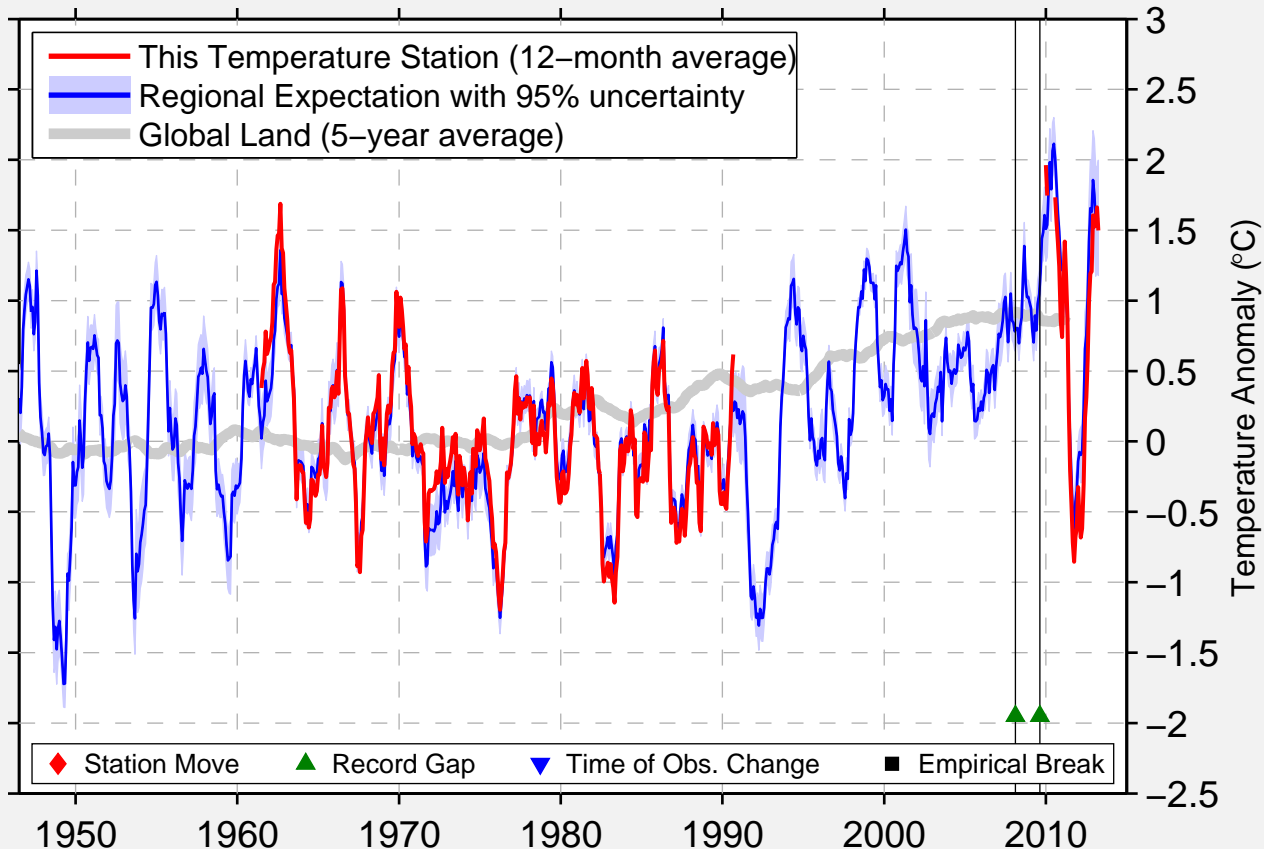

BURDUR

37.667 N, 30.333 E (Turkey)

Data Quality Controlled and Aligned at Breakpoints

Berkeley Earth