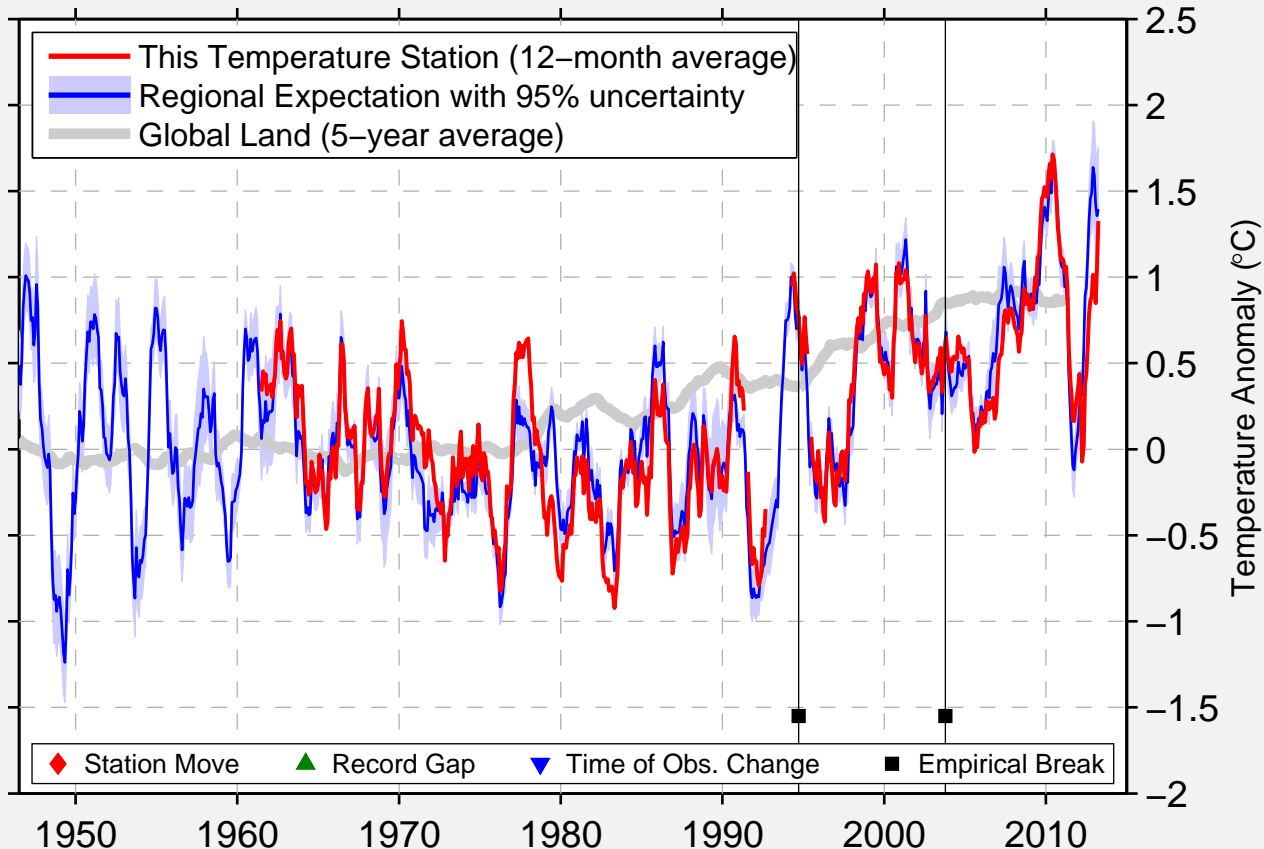

DALAMAN/MUGLA

36.709 N, 28.783 E (Turkey)

Data Quality Controlled and Aligned at Breakpoints

Berkeley Earth