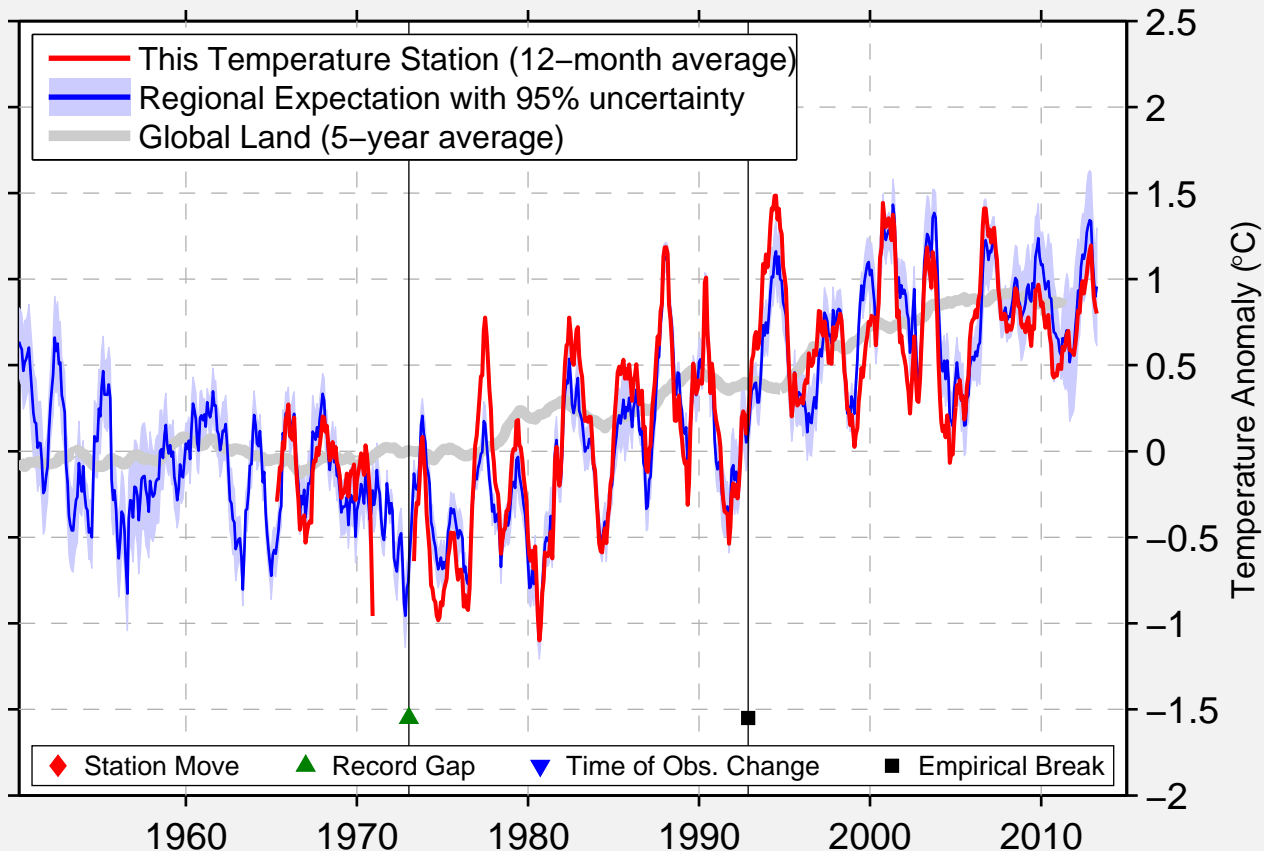

PALERMO/PUNTA RAISI

38.183 N, 13.100 E (Italy)

Data Quality Controlled and Aligned at Breakpoints

Berkeley Earth