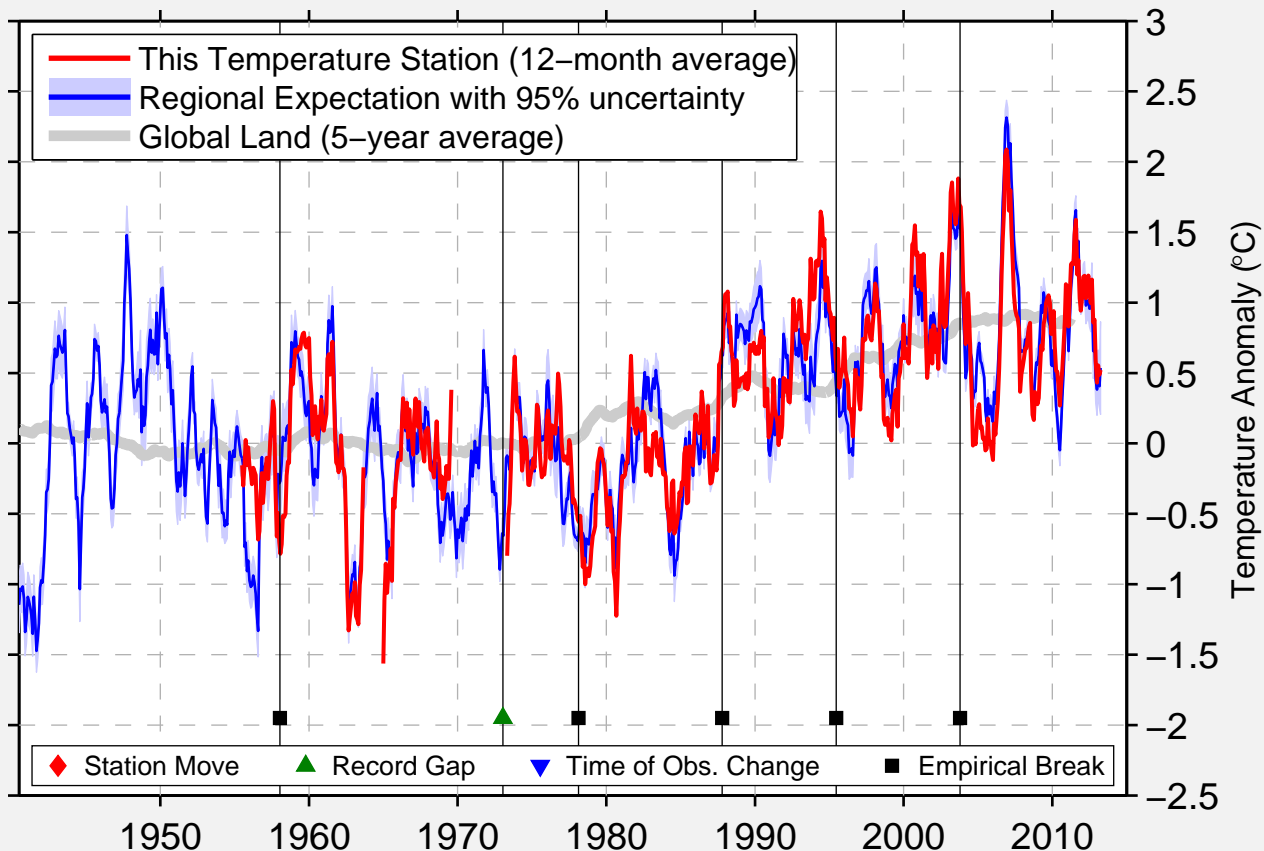

SION

46.218 N, 7.332 E (Switzerland)

Data Quality Controlled and Aligned at Breakpoints

Berkeley Earth