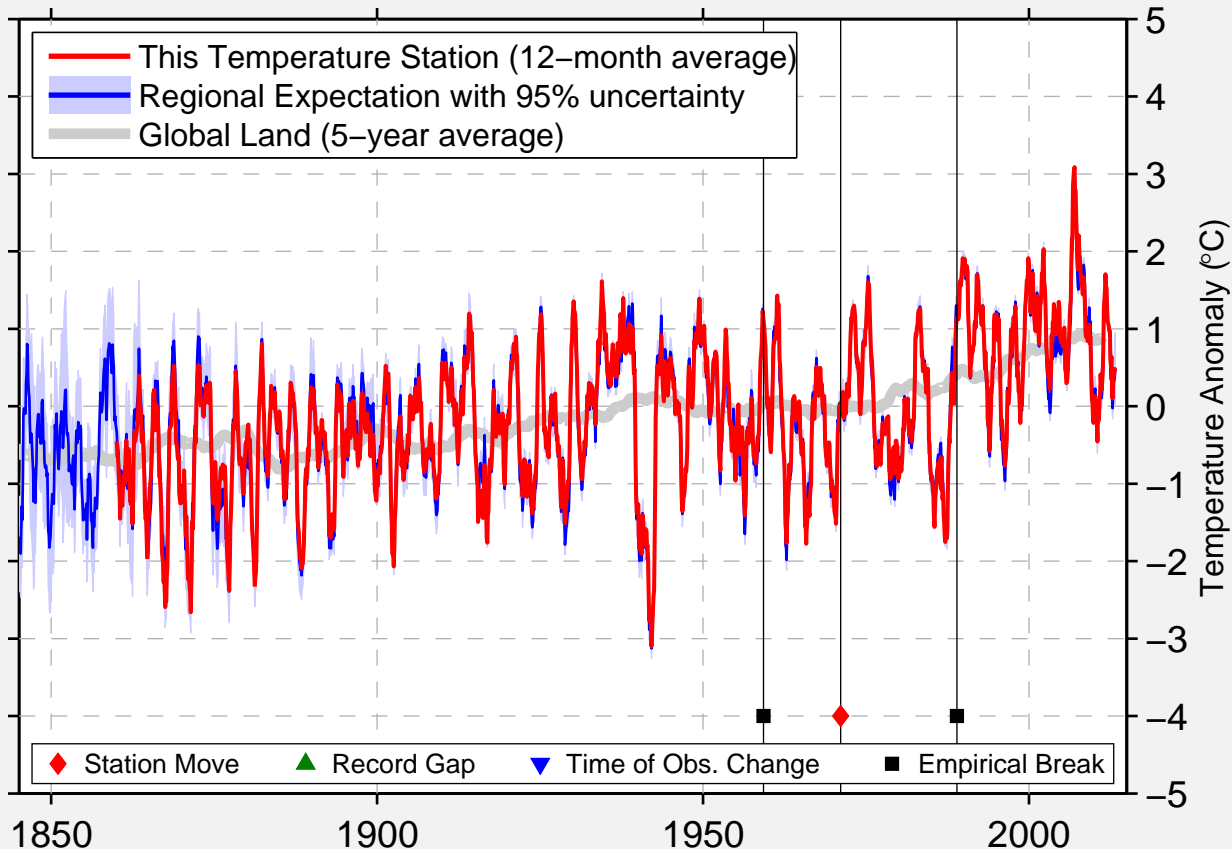

# VISBY FLYGPLATS

57.667 N, 18.342 E (Sweden)

Data Quality Controlled and Aligned at Breakpoints

Berkeley Earth