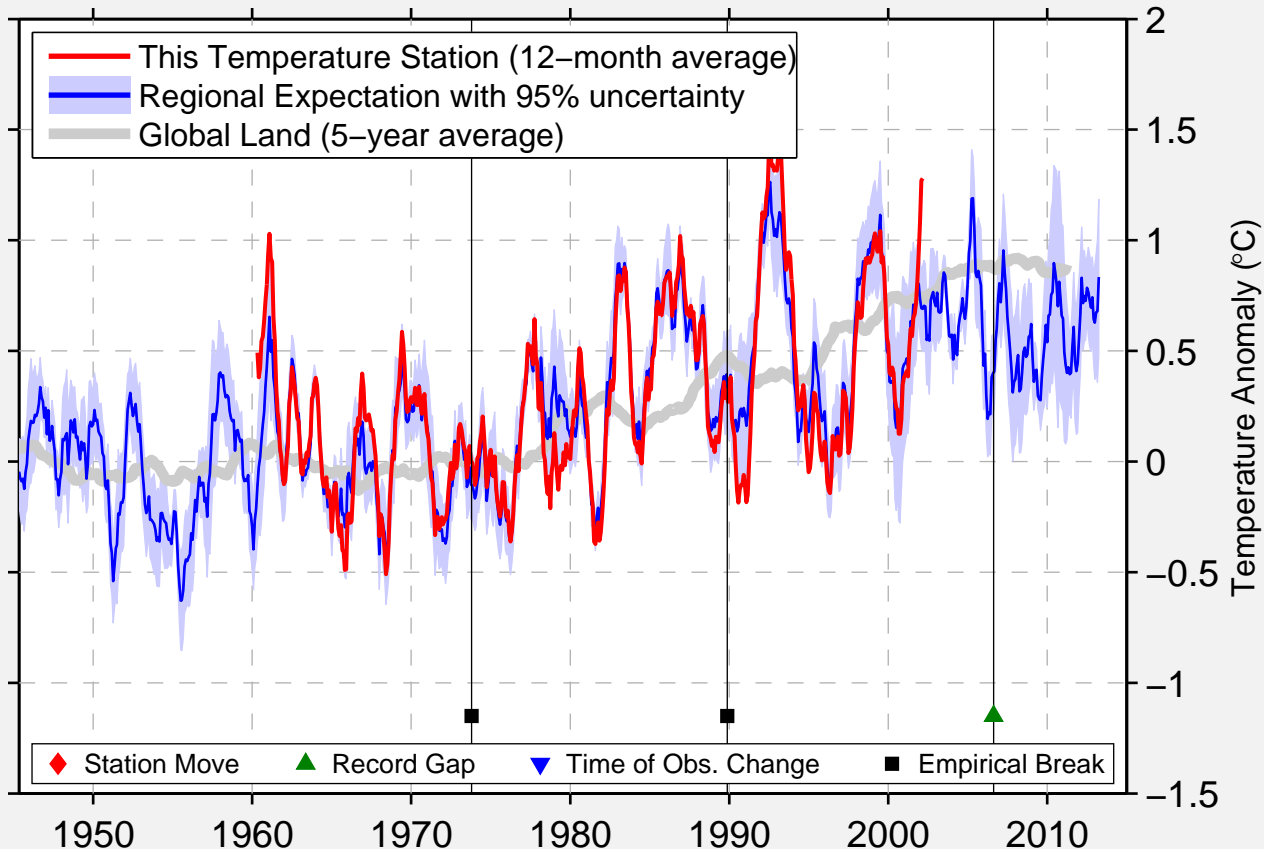

# CAPE ST. LUCIA

28.402 S, 32.322 E (South Africa)

Data Quality Controlled and Aligned at Breakpoints

Berkeley Earth