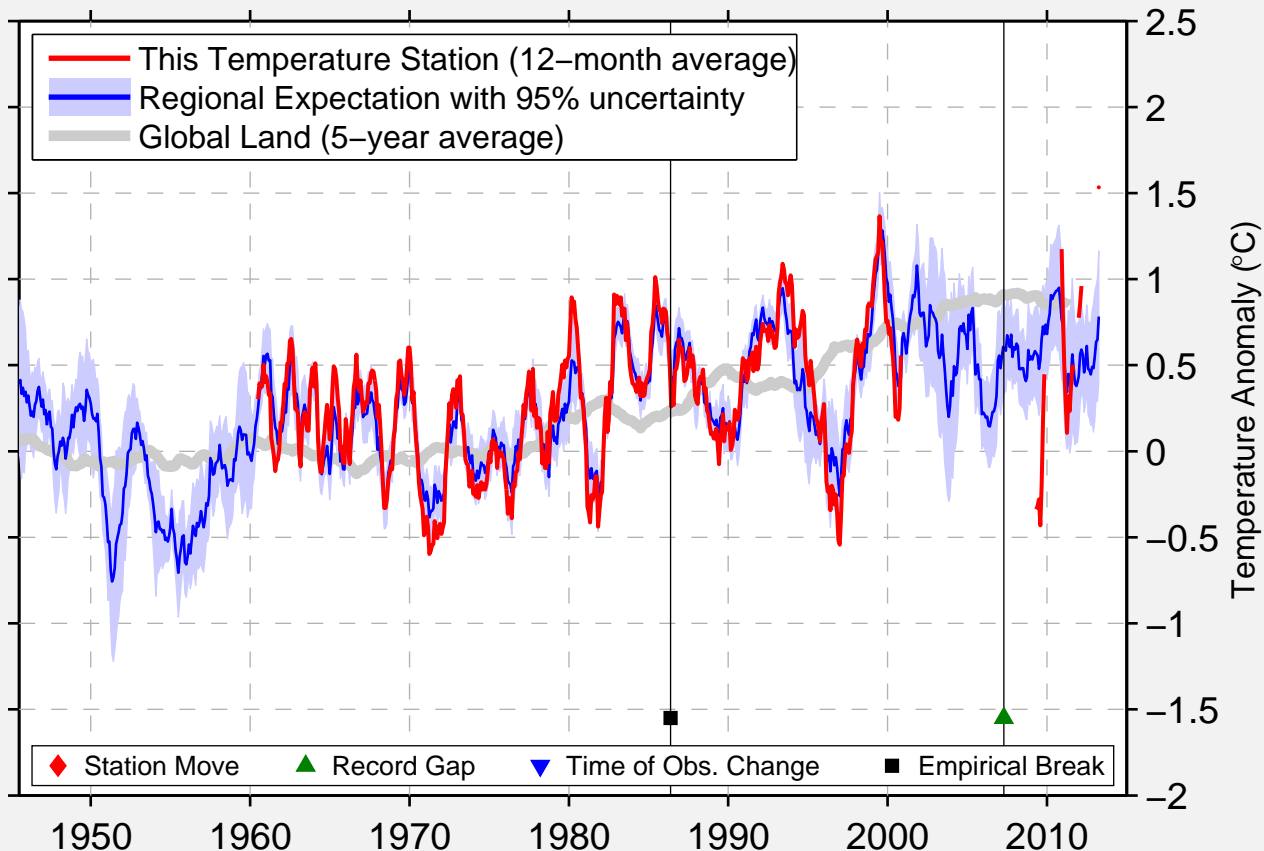

DOHNE-AGR

32.526 S, 27.467 E (South Africa)

Data Quality Controlled and Aligned at Breakpoints

Berkeley Earth